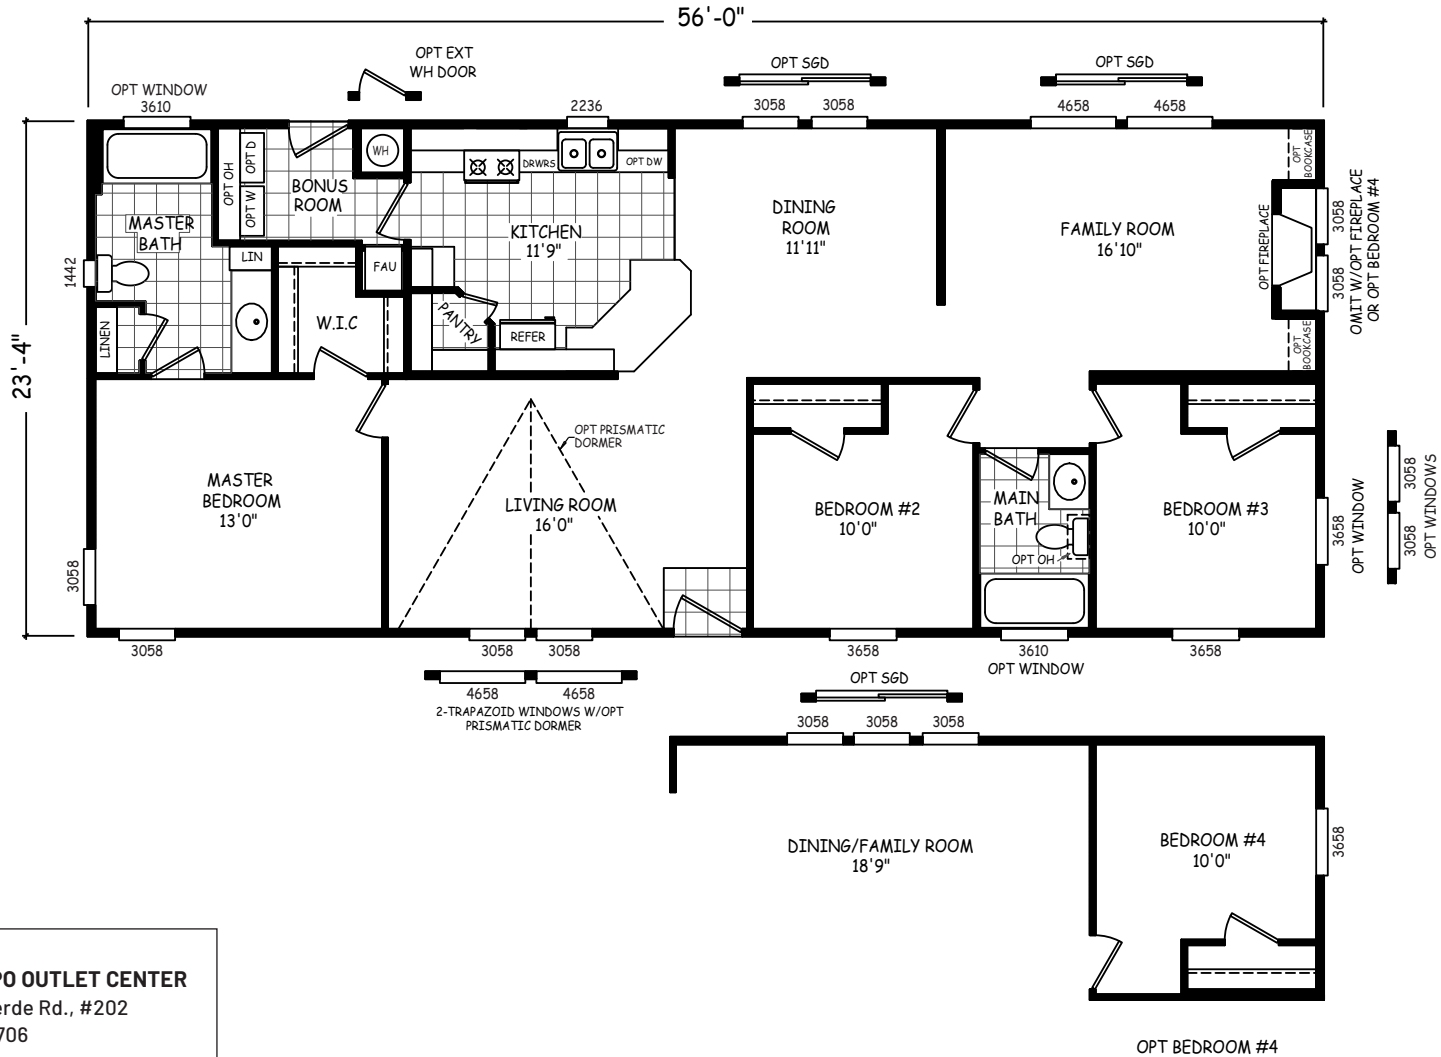

# Deer Run

GS Series

1,306 SQ. FT. (Approximate) 3 Bedroom, 2 Bath

Last Updated: 4-29-22

**FACTORY EXPO OUTLET CENTER**  
 5757 S. Palo Verde Rd., #202  
 Tucson, AZ 85706

**FactoryBuiltHomesDirect.com | 1-800-965-2781**