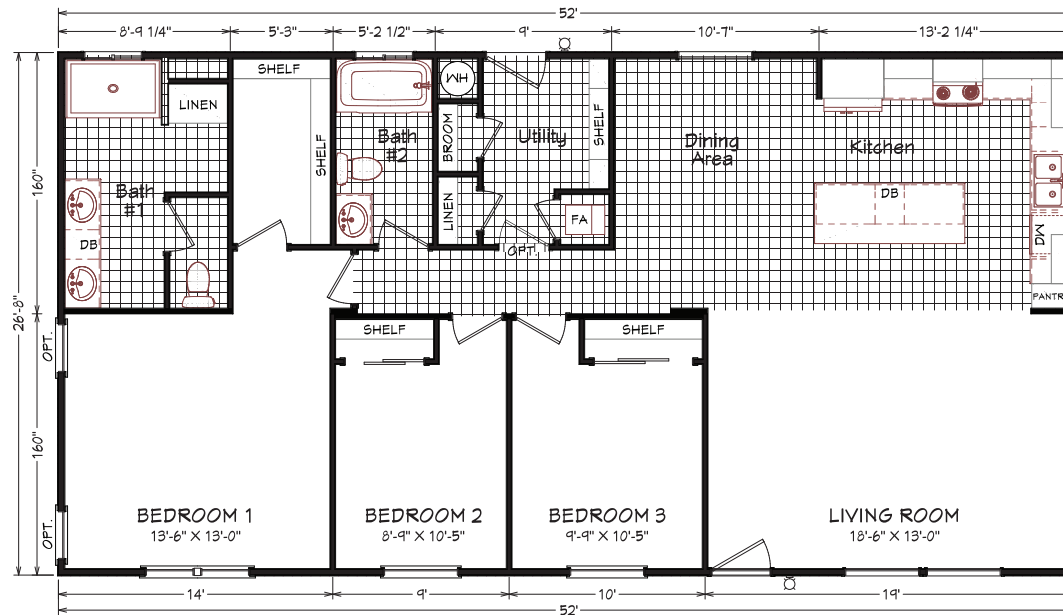

# Dorton

Coronado Series

1,387 SQ. FT. (Approximate) 3 Bedroom, 2 Bath

Last Updated: 9-9-22

Optional  
Glamor Bath

Alternate  
Kitchen

**FACTORY EXPO OUTLET CENTER**  
5757 S. Palo Verde Rd., #202  
Tucson, AZ 85706