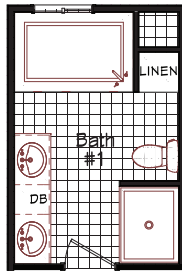

# Dorton

Coronado Series

1,387 SQ. FT. (Approximate) 3 Bedroom, 2 Bath

Last Updated: 9-9-22

Optional  
Glamor Bath

Alternate  
Kitchen

**FACTORY EXPO OUTLET CENTER**  
5757 S. Palo Verde Rd., #202  
Tucson, AZ 85706