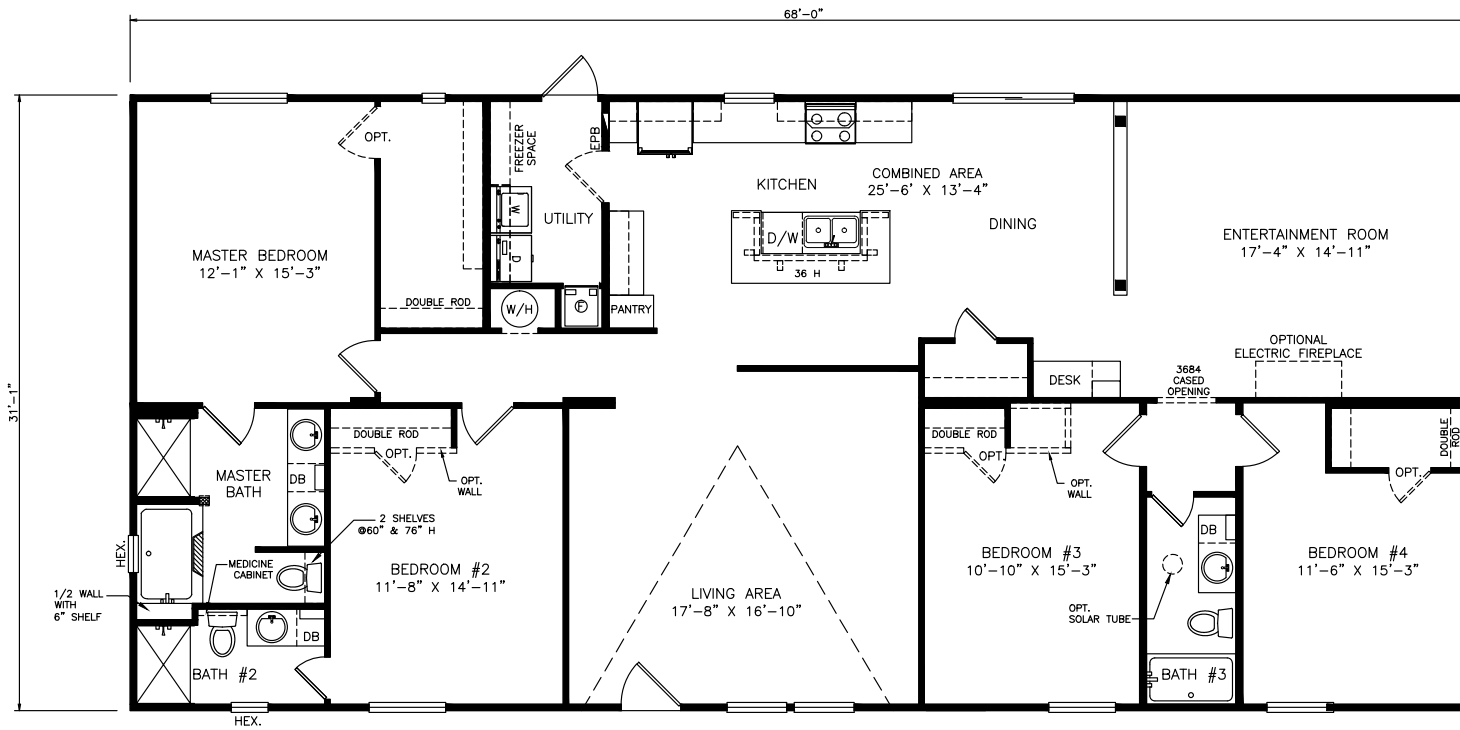

Dudley

Classic Series - Multi Section

2,120 SQ. FT. (Approximate) 4 Bedrooms, 3 Baths

Last Updated: 6-17-21

OPT. HALF BATH

"B"

"A"

FACTORY EXPO OUTLET CENTER