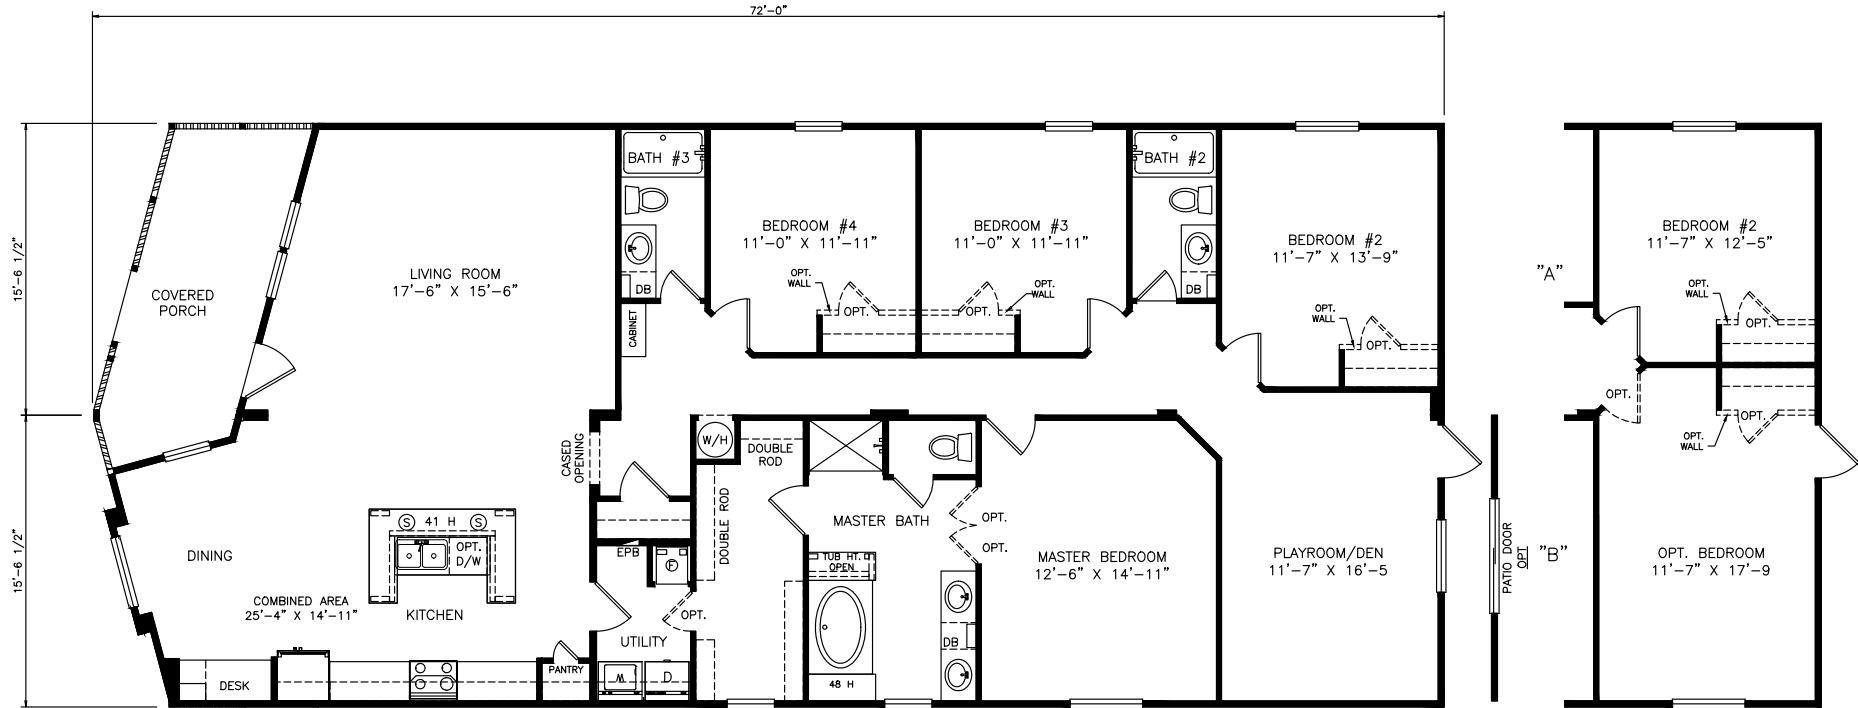

# Dusxbury

Classic Series - Multi Section

2,051 SQ. FT. (Approximate) 4 Bedrooms, 3 Baths

Last Updated: 6-17-21

**FACTORY EXPO OUTLET CENTER**  
 5757 S. Palo Verde Rd., #202  
 Tucson, AZ 85706

**FactoryBuiltHomesDirect.com | 1-800-965-2781**