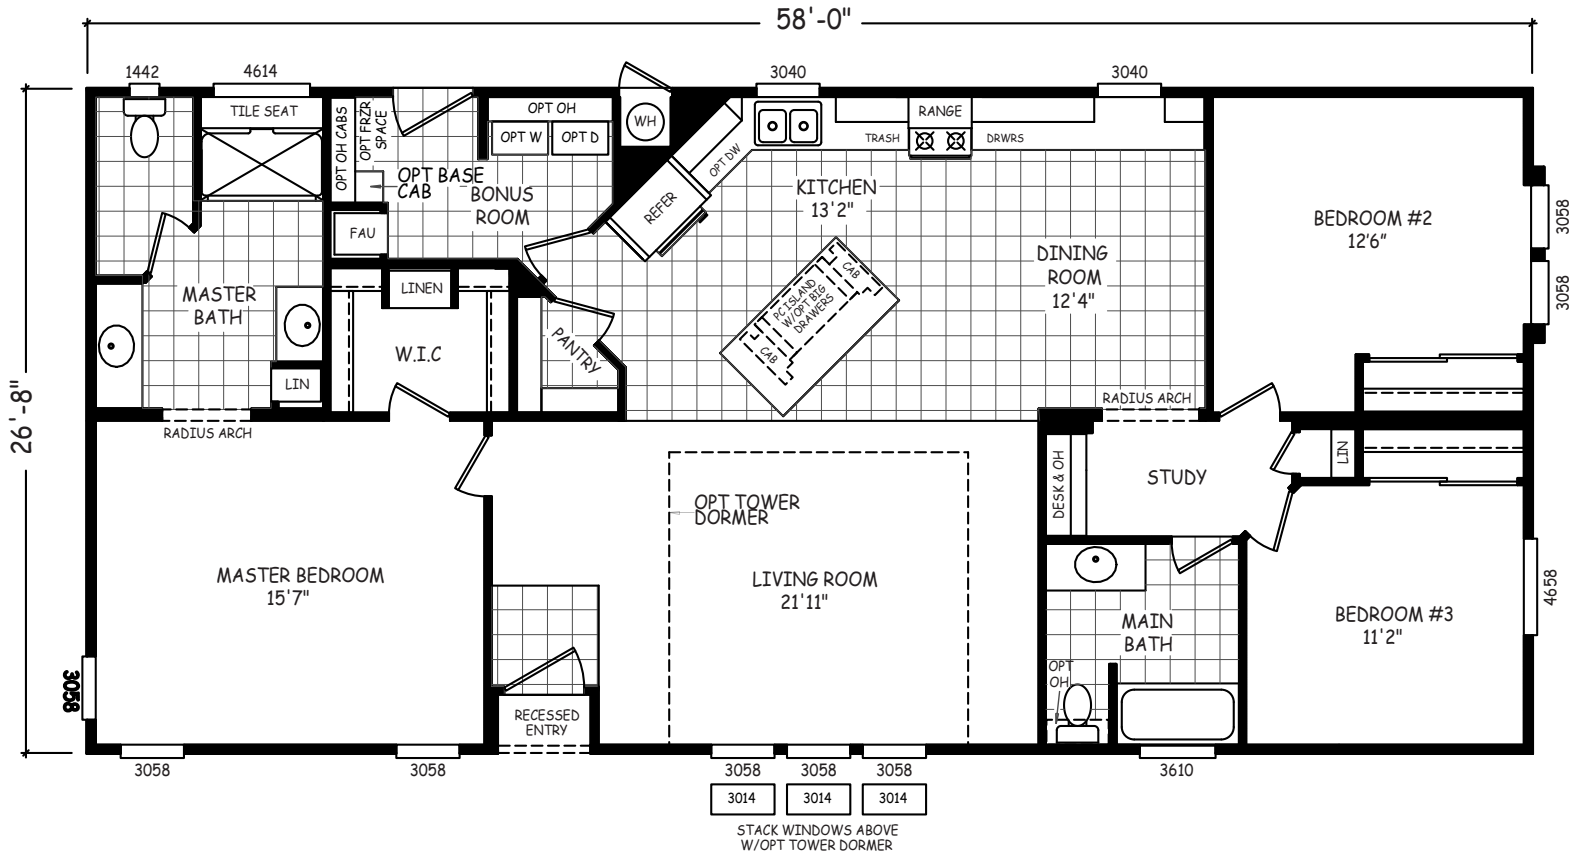

Dutton

Sedona Ridge Series

3 Bedroom, 2 Bath Approx. 1547 Sq. Ft.

Last Updated: 8-25-20

I authorize Factory Expo Outlet Center to build my house, per this plan.

X _____
Customer Signature/Date

Important: Due to our policy of continual improvement, all information in our brochures may vary from actual home. The right is reserved to make changes at any time, without notice or obligation, in colors, materials, specifications, processes, and models. All dimensions and square footage calculations are nominal and approximate figures. Please check with your local sales associate for specific and current information.