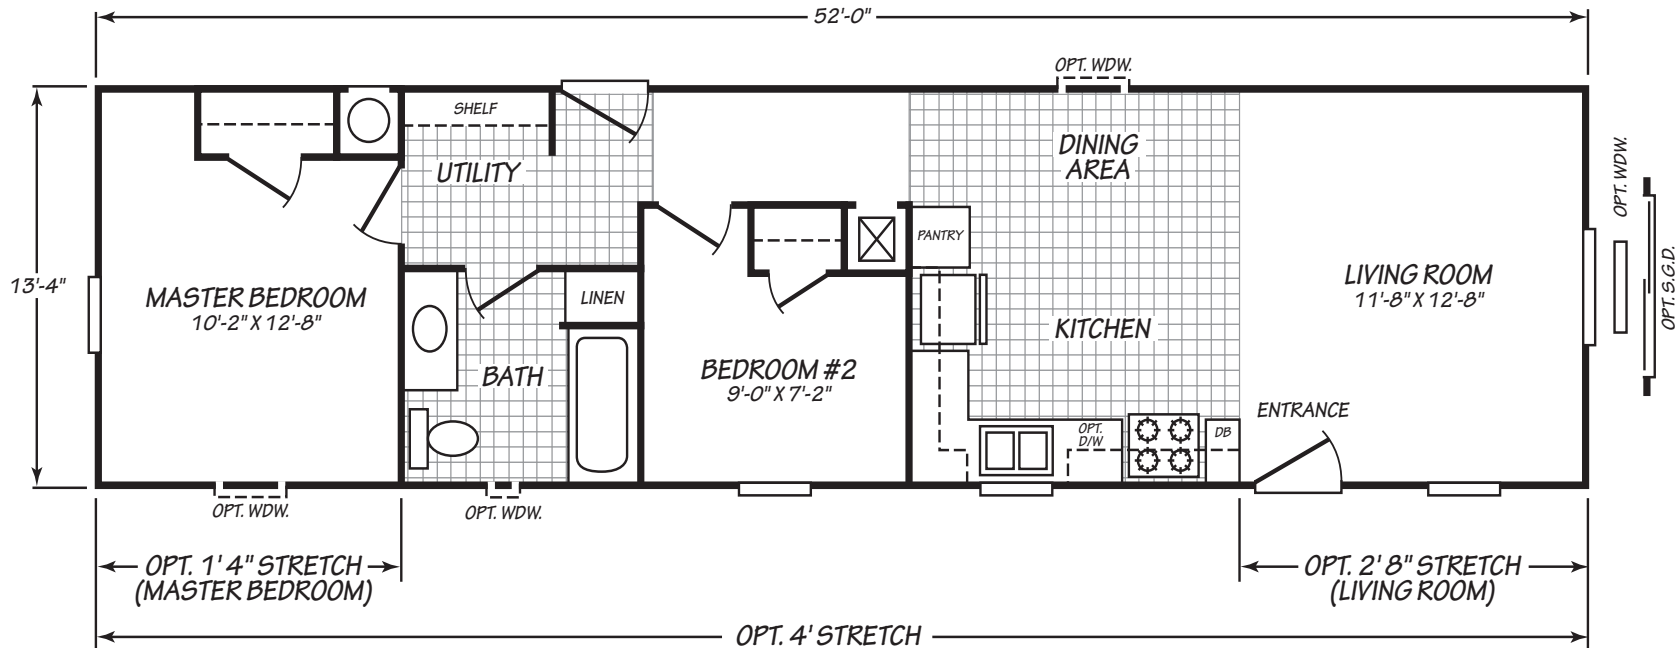

Eager

Canyon Lake Series

2 Bedrooms, 1 Bath Approx. 693 Sq. Ft.

Last Updated: 8-22-19

I authorize Factory Expo Outlet Center to build my house, per this plan.

X _____

Customer Signature/Date

Important: Due to our policy of continual improvement, all information in our brochures may vary from actual home. The right is reserved to make changes at any time, without notice or obligation, in colors, materials, specifications, processes, and models. All dimensions and square footage calculations are nominal and approximate figures. Please check with your local sales associate for specific and current information.