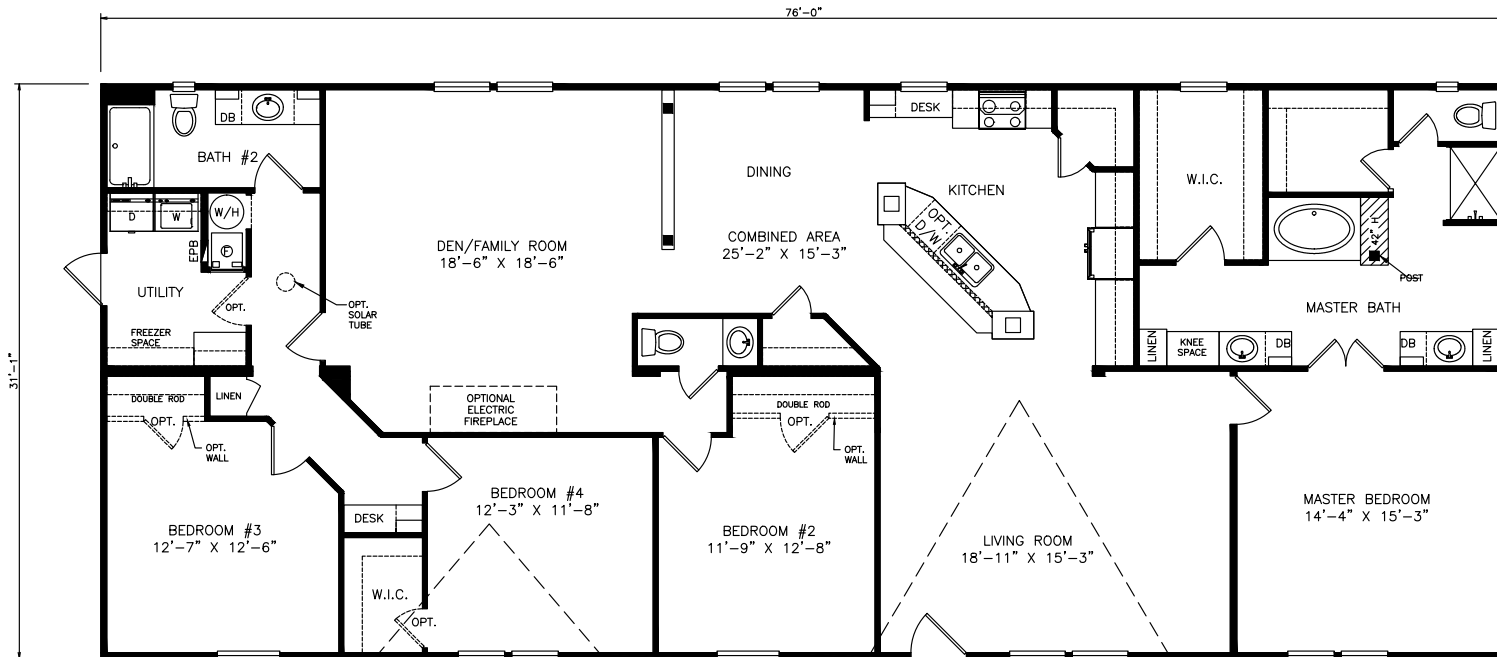

Eastpoint

Classic Series - Multi Section

2,369 SQ. FT. (Approximate) 4 Bedrooms, 2.5 Baths

Last Updated: 6-17-21

FACTORY EXPO OUTLET CENTER

5757 S. Palo Verde Rd., #202
Tucson, AZ 85706

FactoryBuiltHomesDirect.com | 1-800-965-2781