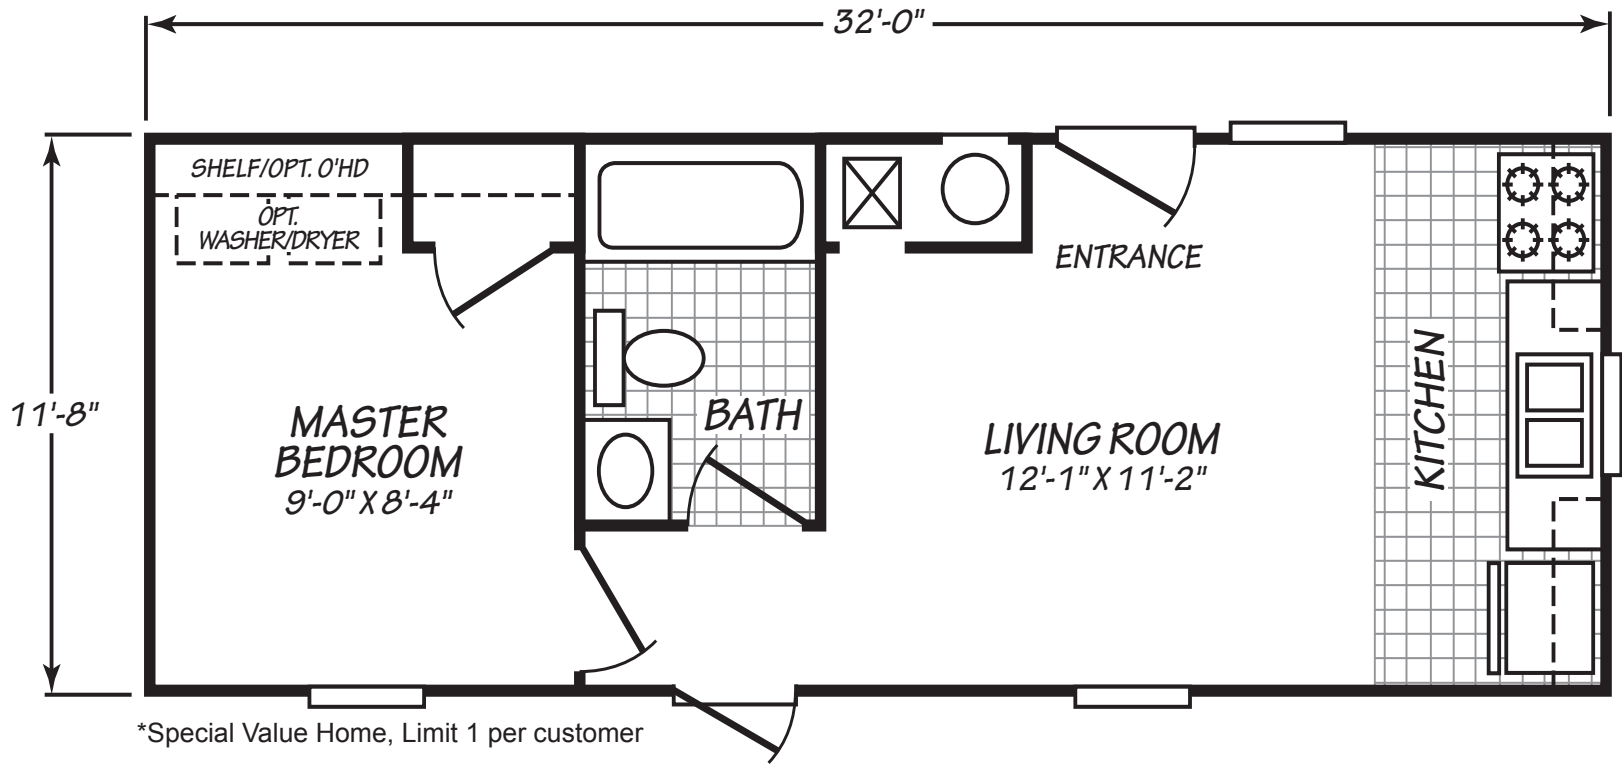

Econo 1

Canyon Lake Series

1 Bedroom, 1 Bath
Approx. 378 Sq. Ft.

Last Updated: 9-10-20

*Special Value Home, Limit 1 per customer

I authorize Factory Expo Outlet Center to build my house, per this plan.

X _____