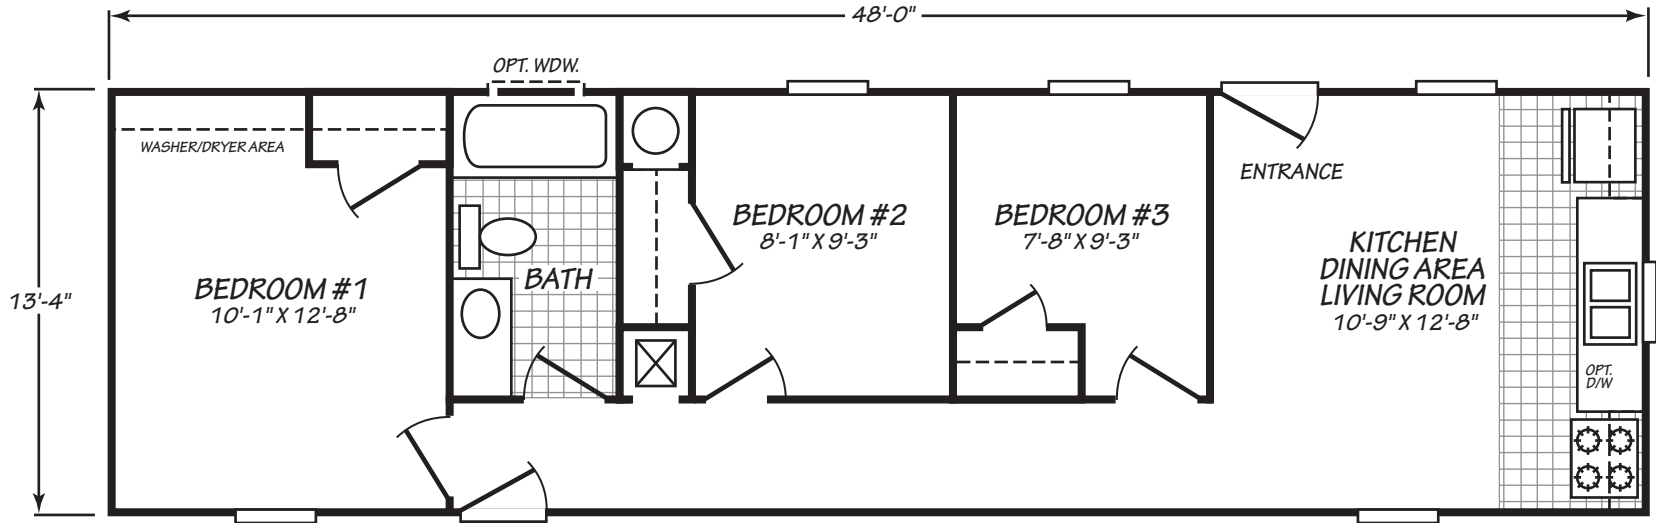

Econo 3

Canyon Lake Series

3 Bedroom, 1 Bath
Approx. 640 Sq. Ft.

Last Updated: 9-10-20

I authorize Factory Expo Outlet Center to build my house, per this plan.

X _____

Customer Signature/Date

Important: Due to our policy of continual improvement, all information in our brochures may vary from actual home. The right is reserved to make changes at any time, without notice or obligation, in colors, materials, specifications, processes, and models. All dimensions and square footage calculations are nominal and approximate figures. Please check with your local sales associate for specific and current information.