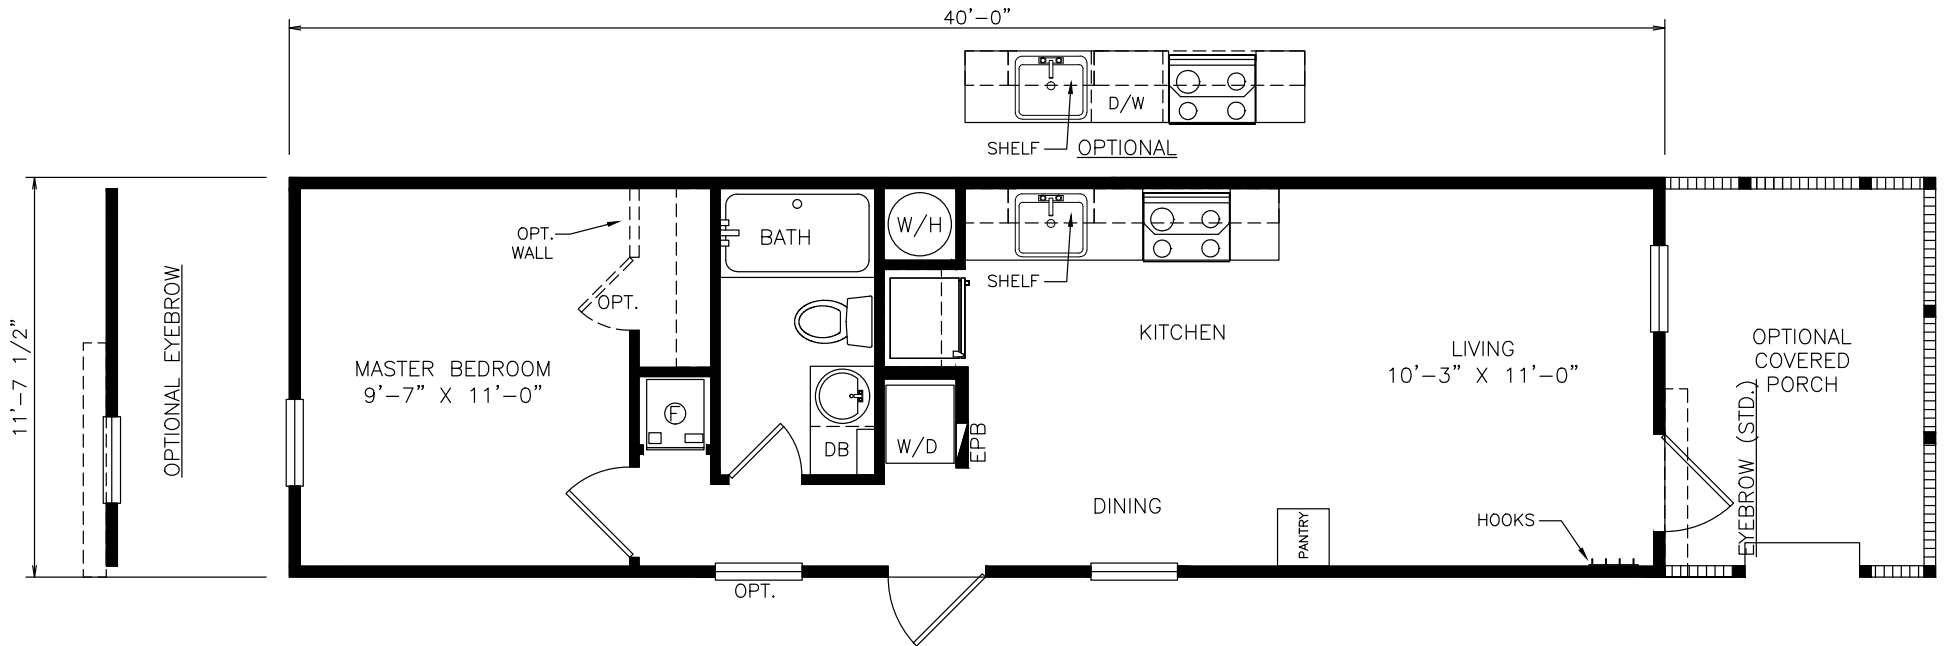

Einsgrove

Select Series - Single Section

465 SQ. FT. (Approximate) 1 Bedroom, 1 Bath

Last Updated: 6-18-21

FACTORY EXPO OUTLET CENTER

5757 S. Palo Verde Rd., #202
Tucson, AZ 85706

FactoryBuiltHomesDirect.com | 1-800-965-2781