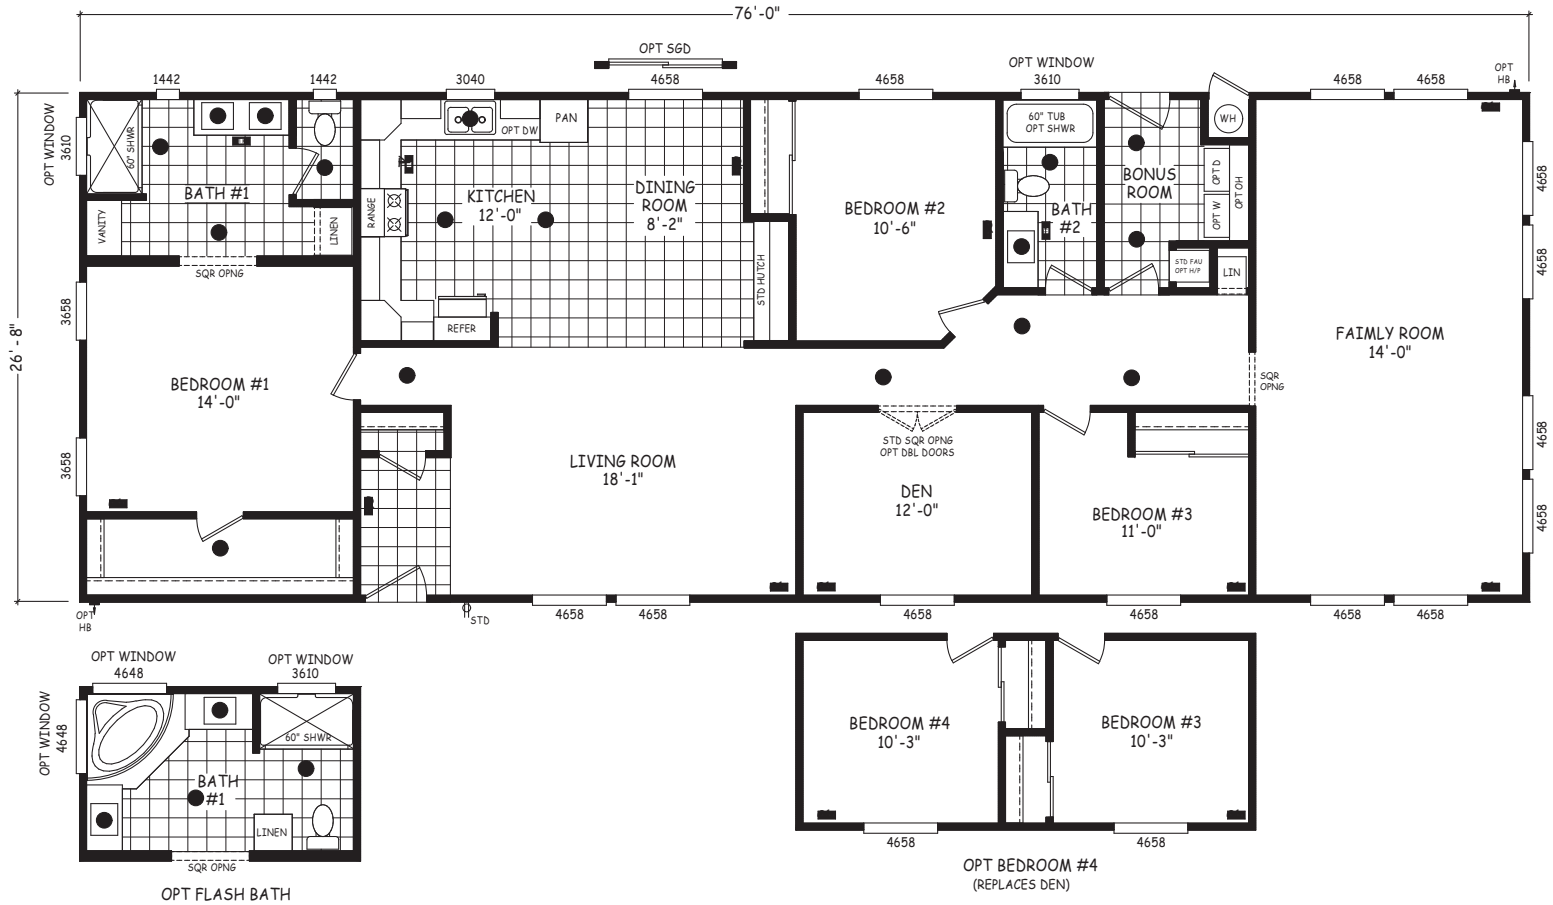

Elliot

Edge Series

2,027 SQ. FT. (Approximate) 4 Bedroom, 2 Bath

Factory Expo
"Factory Direct Pricing" OUTLET CENTER

Last Updated: 1-19-24

FACTORY EXPO OUTLET CENTER
5757 S. Palo Verde Rd., #202
Tucson, AZ 85706