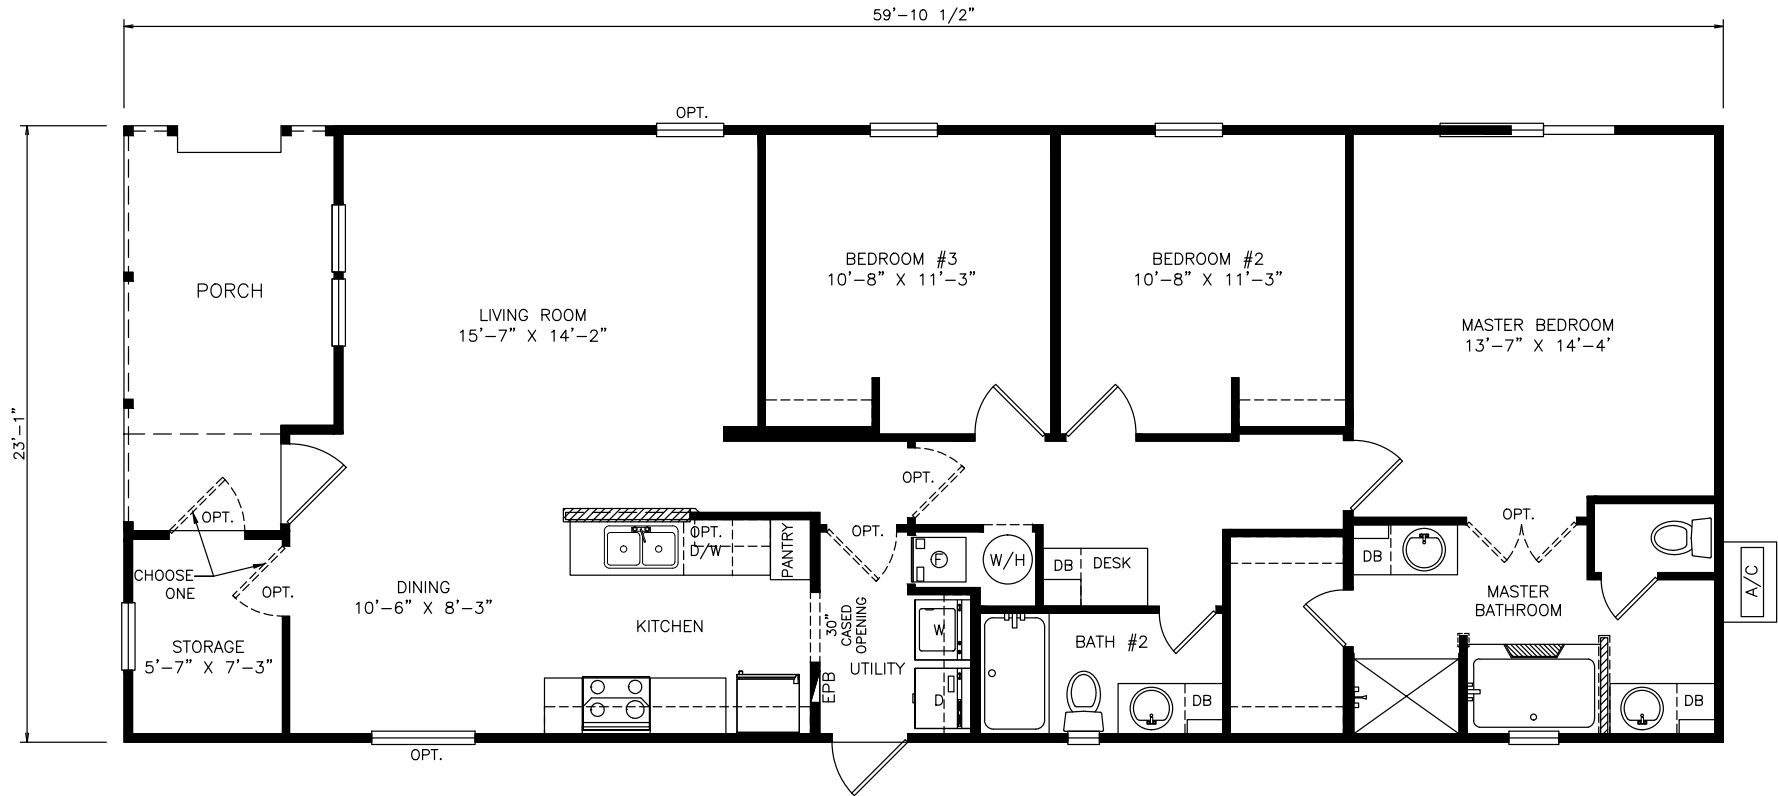

Ellison

Select Series - Multi Section

1,276 SQ. FT. (Approximate) 3 Bedrooms, 2 Baths

Last Updated: 6-21-21

FACTORY EXPO OUTLET CENTER
 5757 S. Palo Verde Rd., #202
 Tucson, AZ 85706

FactoryBuiltHomesDirect.com | 1-800-965-2781