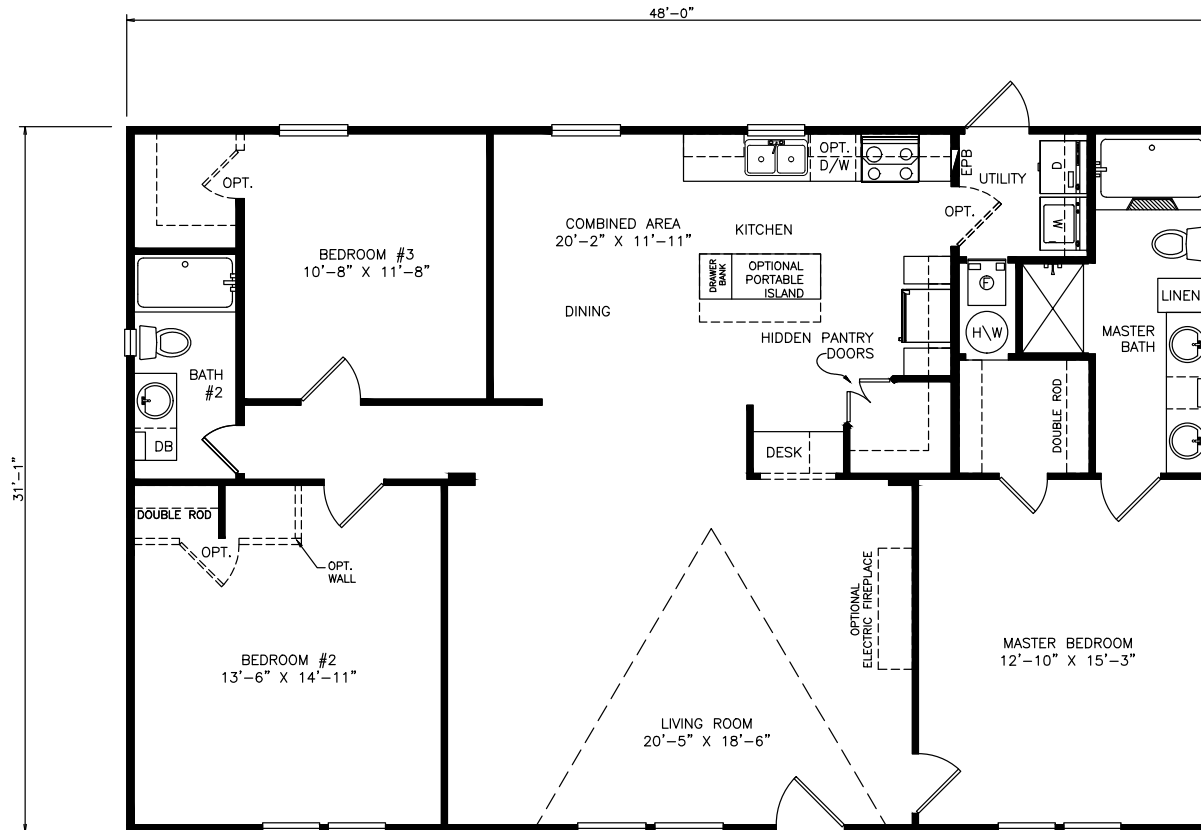

# Ellsworth

Select Series - Multi Section

1,497 SQ. FT. (Approximate) 3 Bedrooms, 2 Baths

Last Updated: 6-21-21

**FACTORY EXPO OUTLET CENTER**

5757 S. Palo Verde Rd., #202  
Tucson, AZ 85706

**FactoryBuiltHomesDirect.com | 1-800-965-2781**