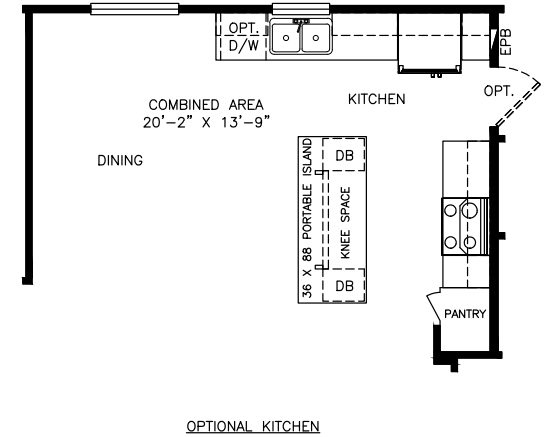

# Ellsworth

Select Series - Multi Section

1,497 SQ. FT. (Approximate) 3 Bedrooms, 2 Baths

Last Updated: 6-21-21

**FACTORY EXPO OUTLET CENTER**

5757 S. Palo Verde Rd., #202  
Tucson, AZ 85706

**FactoryBuiltHomesDirect.com | 1-800-965-2781**