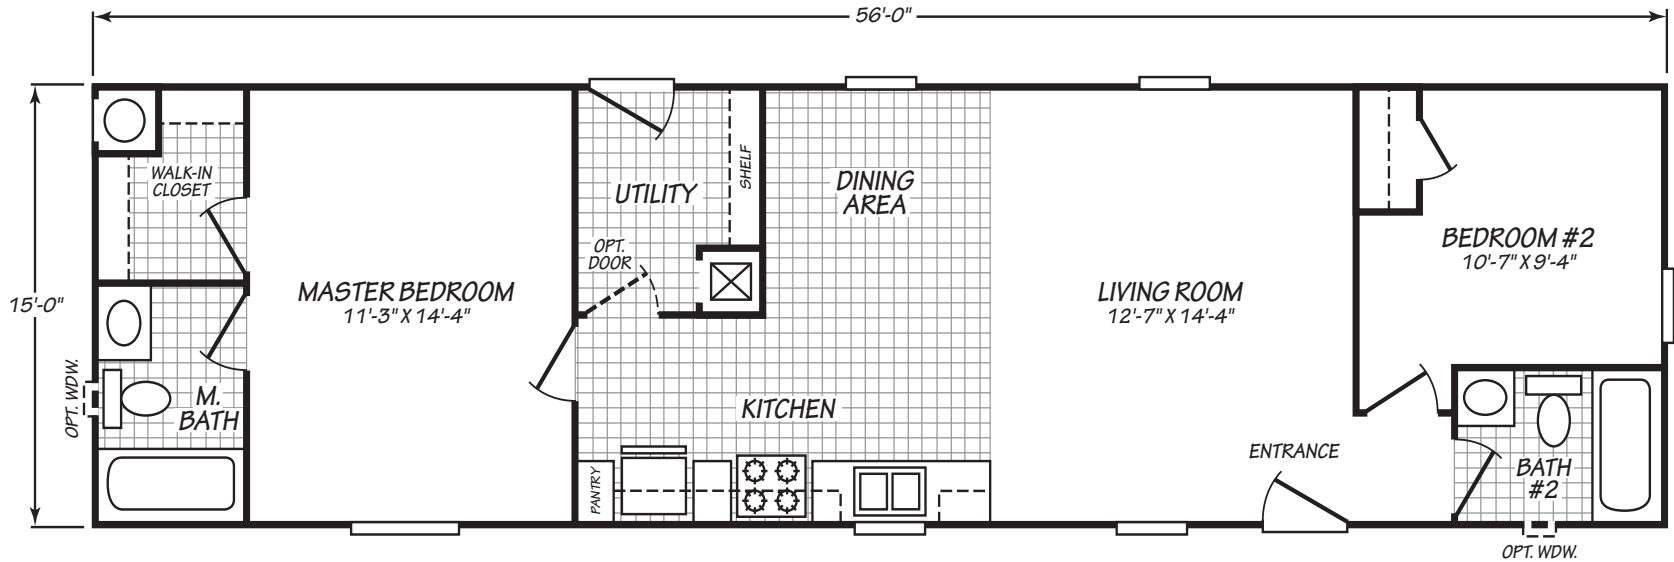

## Canyon Lake Series

2 Bedrooms, 2 Baths  
Approx. 840 Sq. Ft.

Last Updated: 8-22-19