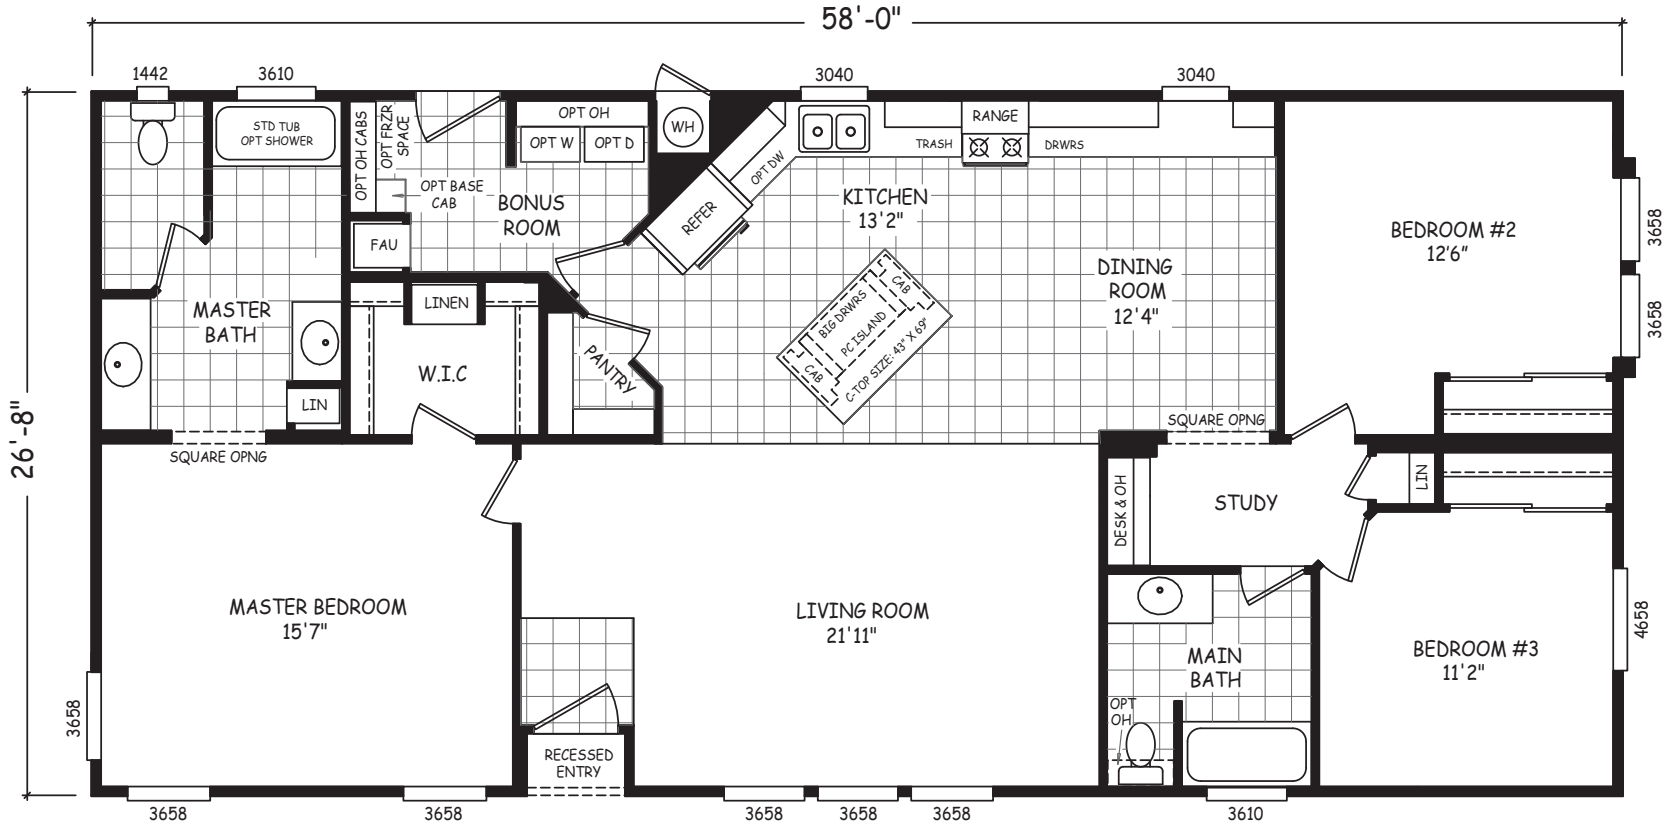

Esme

Sedona Ridge Classic Series

1,547 SQ. FT. (Approximate) 3 Bedroom, 2 Bath

Last Updated: 2-2-23

FACTORY EXPO OUTLET CENTER

5757 S. Palo Verde Rd., #202
Tucson, AZ 85706

FactoryBuiltHomesDirect.com | 1-800-965-2781