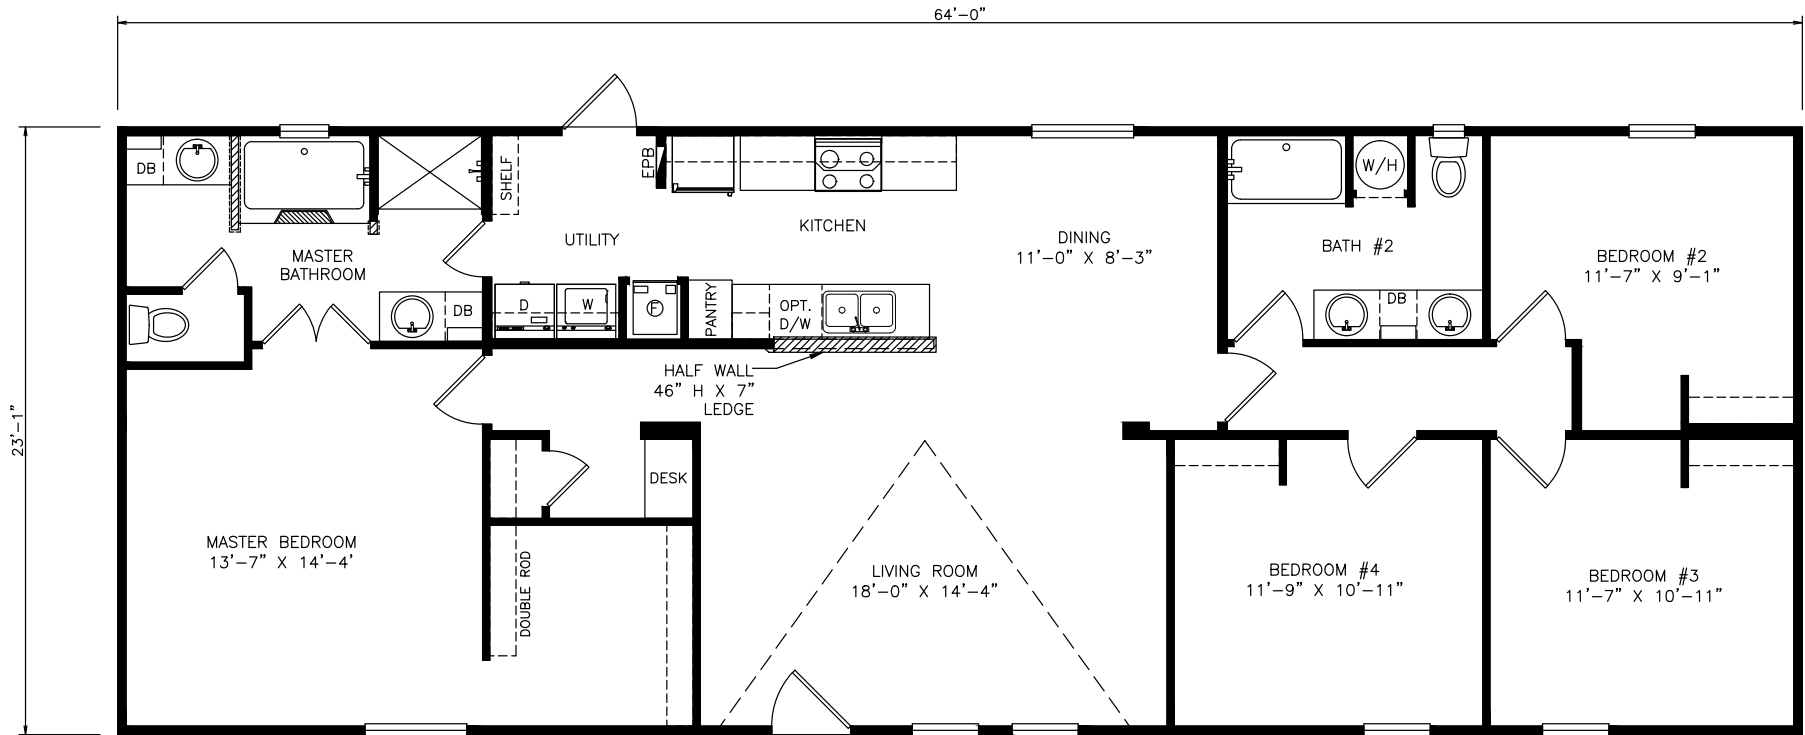

Fairwinds

Select Series - Multi Section

1,483 SQ. FT. (Approximate) 4 Bedrooms, 2 Baths

Last Updated: 6-21-21

FACTORY EXPO OUTLET CENTER

5757 S. Palo Verde Rd., #202
Tucson, AZ 85706

FactoryBuiltHomesDirect.com | 1-800-965-2781