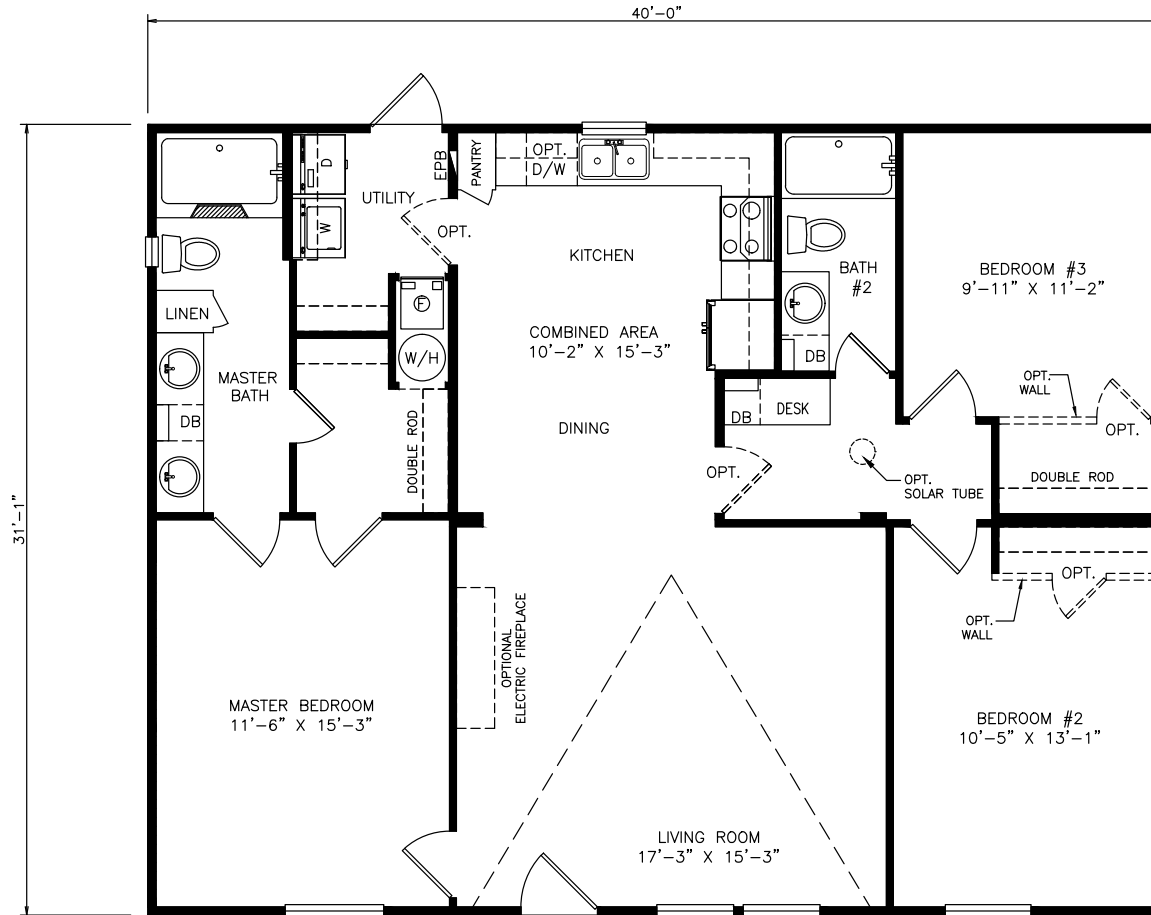

Farner

Select Series - Multi Section

1,248 SQ. FT. (Approximate) 3 Bedrooms, 2 Baths

Last Updated: 6-21-21

FACTORY EXPO OUTLET CENTER
 5757 S. Palo Verde Rd., #202
 Tucson, AZ 85706

FactoryBuiltHomesDirect.com | 1-800-965-2781