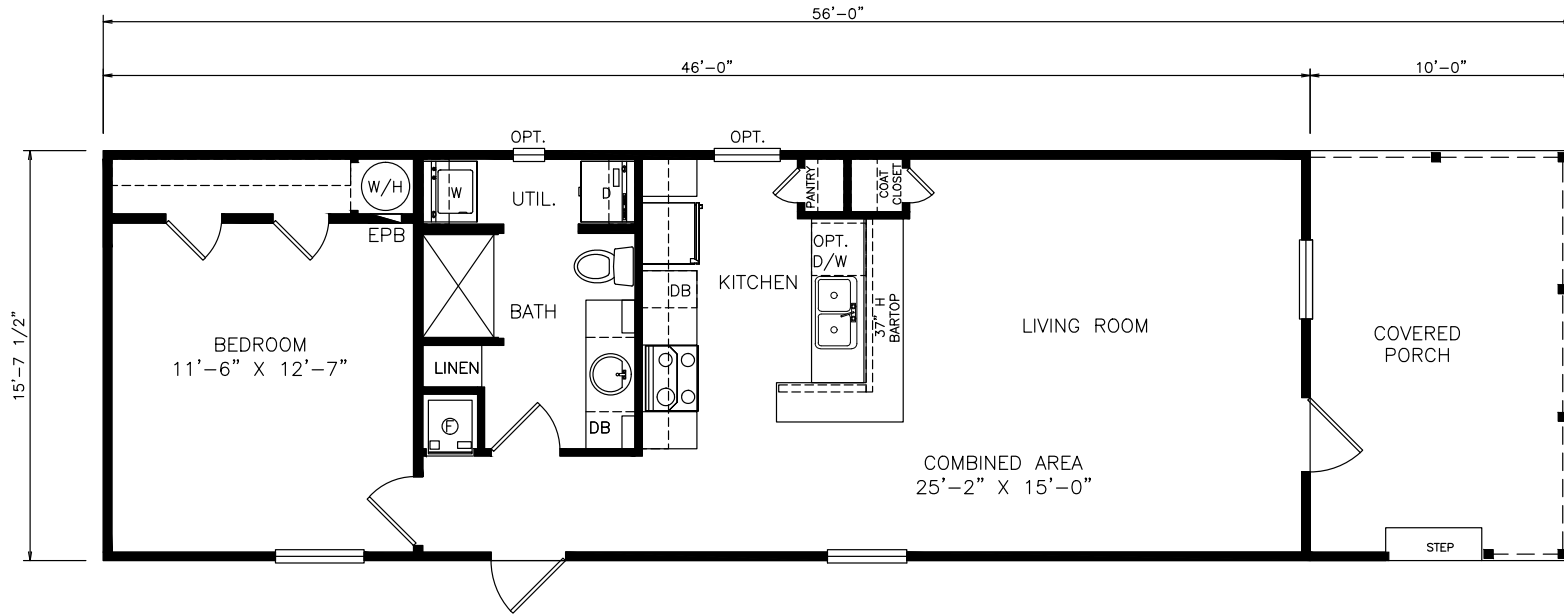

Fenster

Heritage Series - Single Section

880 SQ. FT. (Approximate) 1 Bedroom, 1 Bath

Last Updated: 6-21-21

FACTORY EXPO OUTLET CENTER
5757 S. Palo Verde Rd., #202
Tucson, AZ 85706

FactoryBuiltHomesDirect.com | 1-800-965-2781