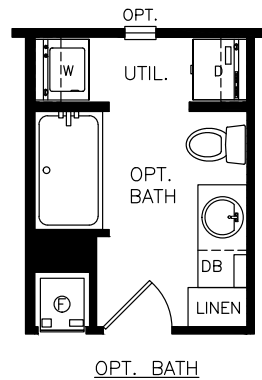

Fenster

Heritage Series - Single Section

880 SQ. FT. (Approximate) 1 Bedroom, 1 Bath

Last Updated: 6-21-21

FACTORY EXPO OUTLET CENTER
5757 S. Palo Verde Rd., #202
Tucson, AZ 85706

FactoryBuiltHomesDirect.com | 1-800-965-2781