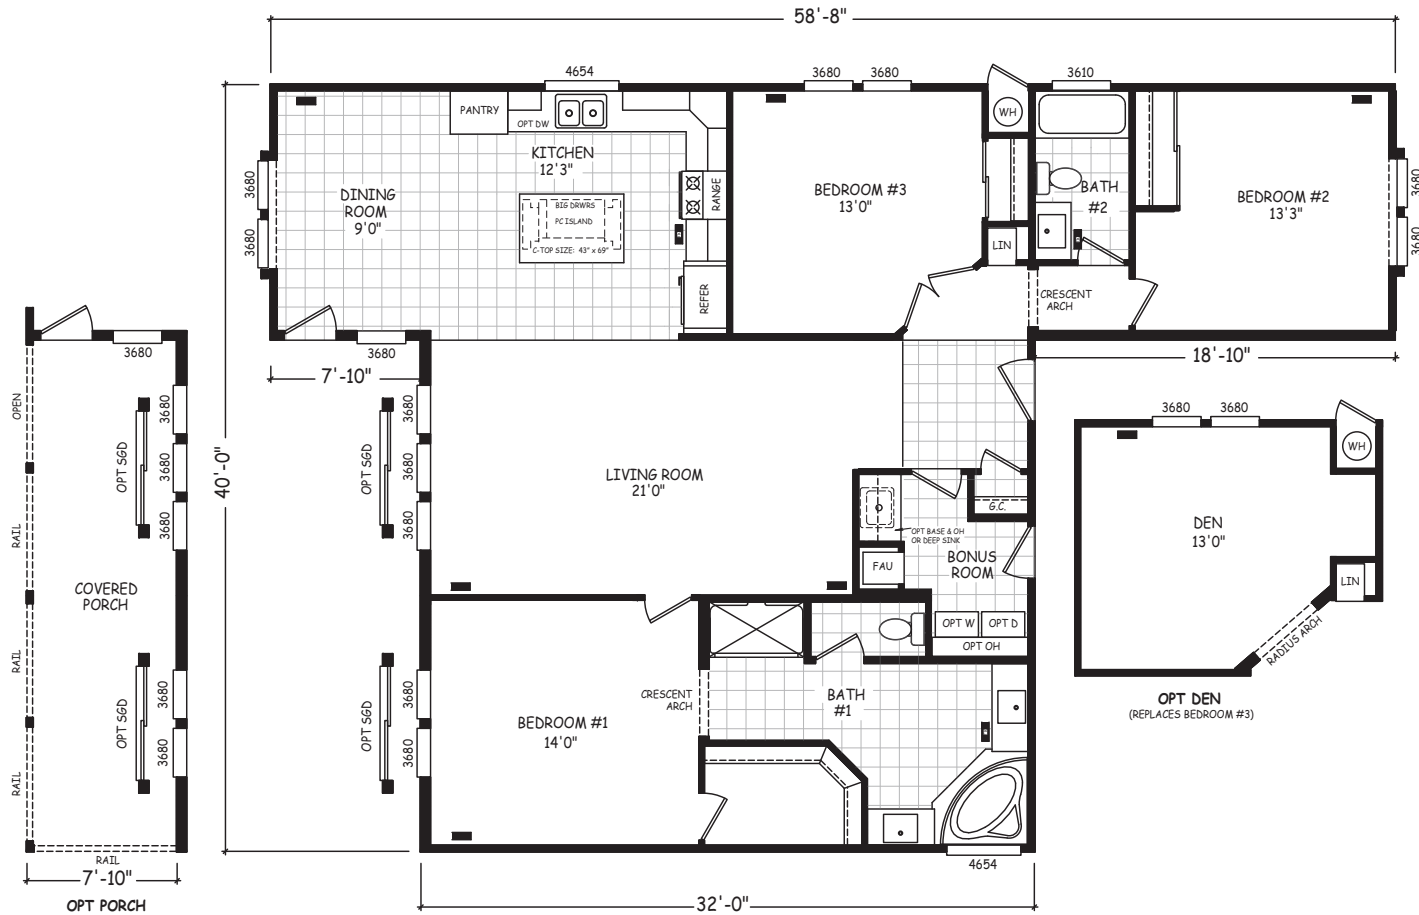

Fernton

Pinnacle Series

1,635 SQ. FT. (Approximate) 3 Bedroom, 2 Bath

Last Updated: 8-22-22

FACTORY EXPO OUTLET CENTER

5757 S. Palo Verde Rd., #202
Tucson, AZ 85706

FactoryBuiltHomesDirect.com | 1-800-965-2781