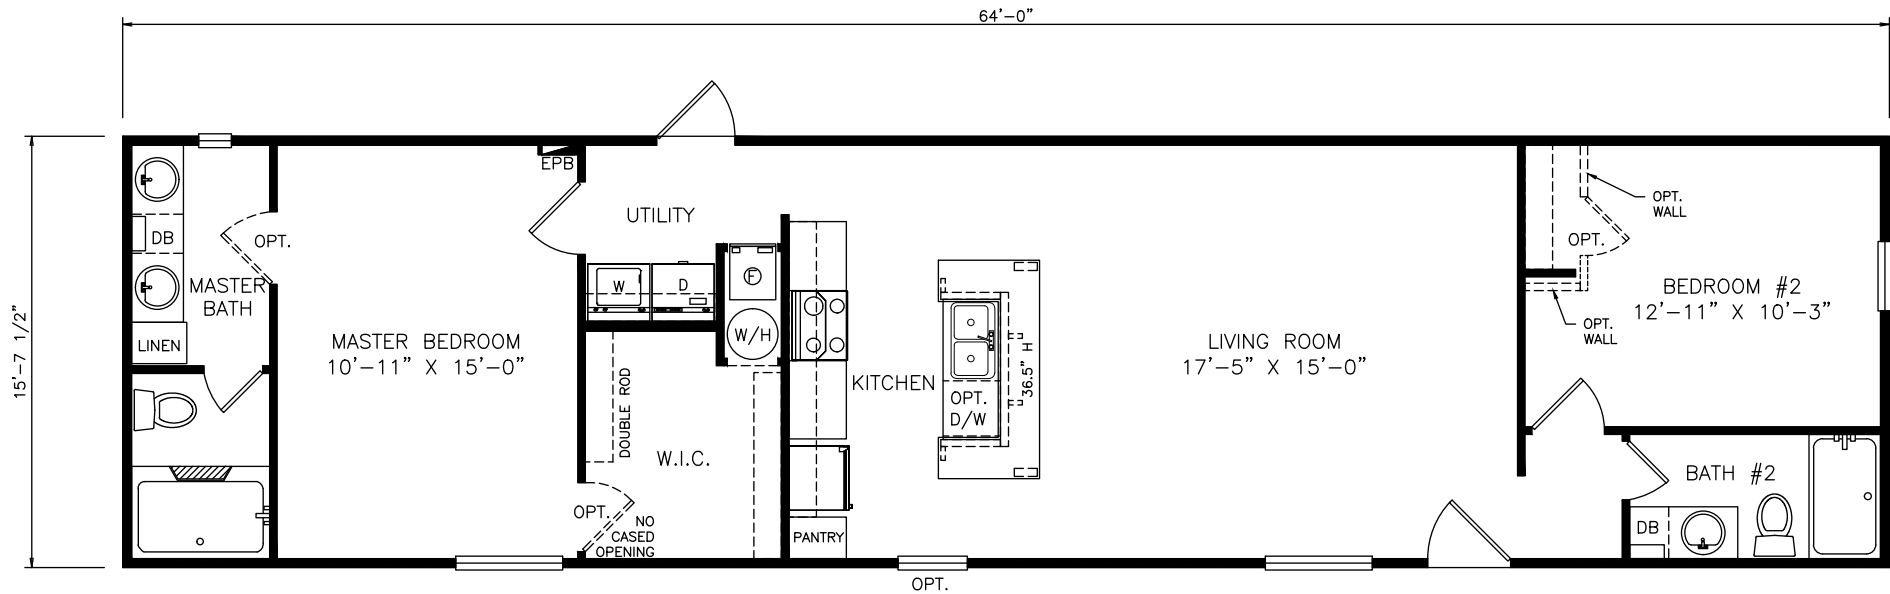

Figwood

Heritage Series - Single Section

1,005 SQ. FT. (Approximate) 2 Bedrooms, 2 Baths

Last Updated: 6-21-21

FACTORY EXPO OUTLET CENTER

5757 S. Palo Verde Rd., #202
Tucson, AZ 85706

FactoryBuiltHomesDirect.com | 1-800-965-2781