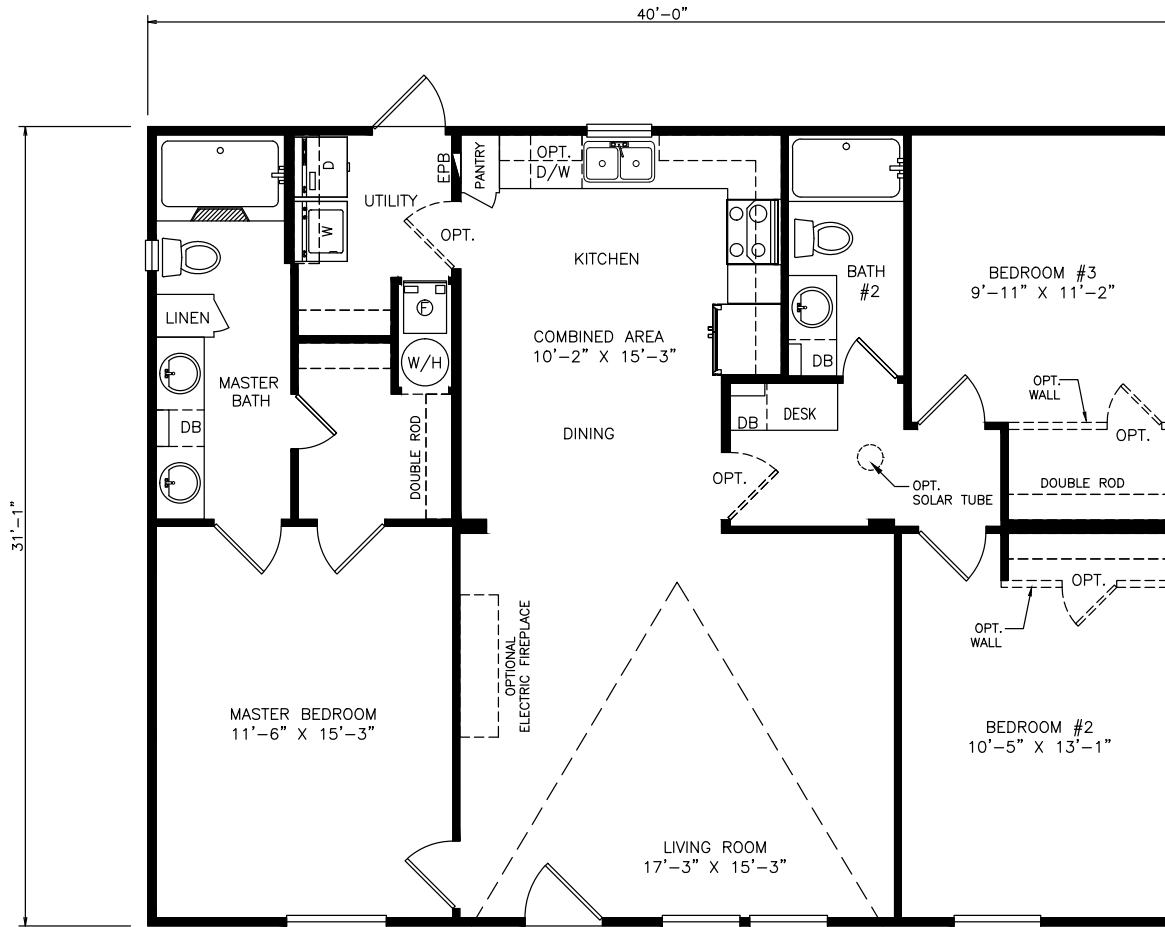

Fisher

Heritage Series - Multi Section

1,248 SQ. FT. (Approximate) 3 Bedrooms, 2 Baths

Last Updated: 6-23-21

FACTORY EXPO OUTLET CENTER
 5757 S. Palo Verde Rd., #202
 Tucson, AZ 85706

FactoryBuiltHomesDirect.com | 1-800-965-2781