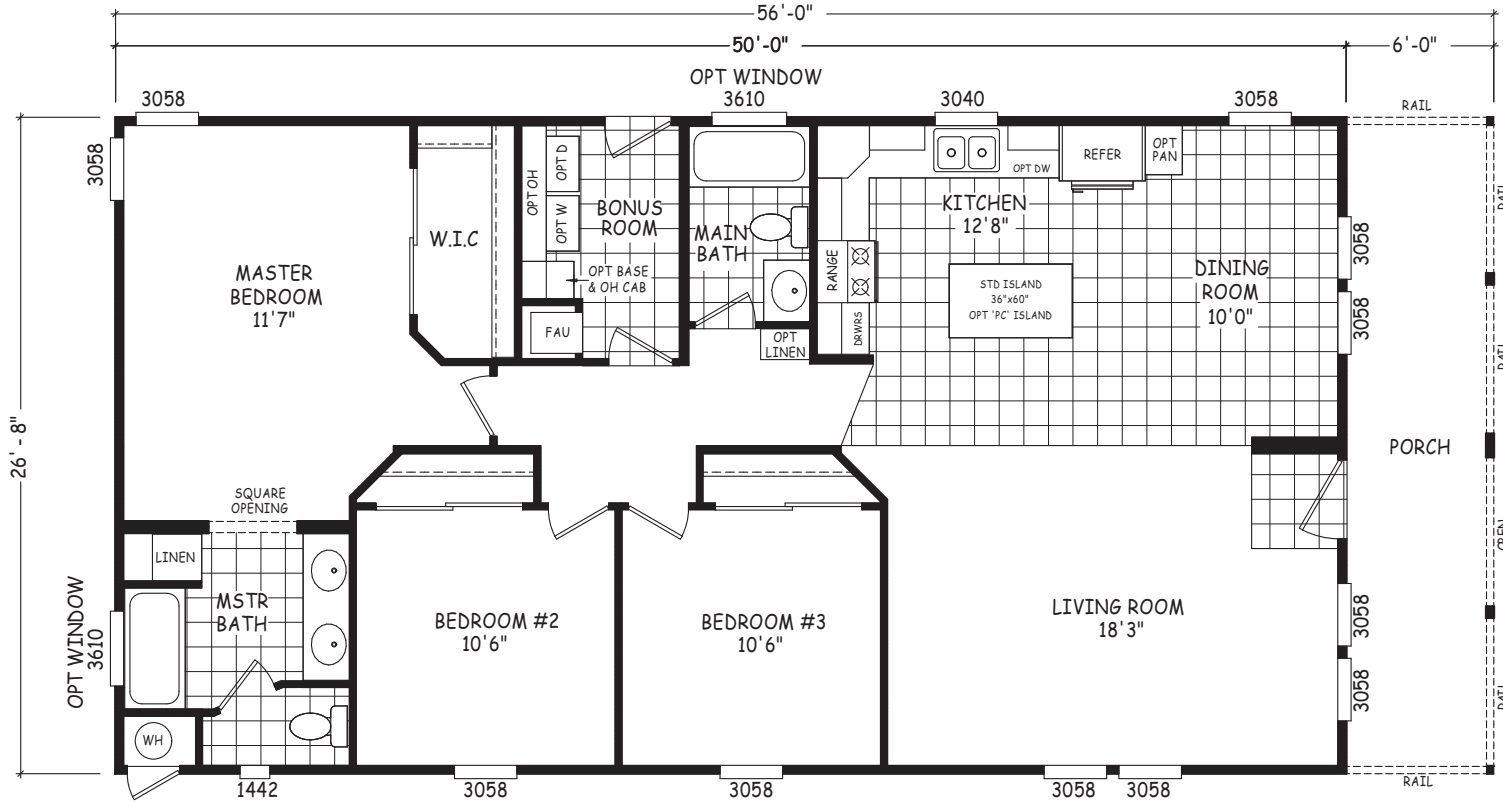

Freeda

TS Series

1,493 SQ. FT. (Approximate) 3 Bedroom, 2 Bath

Last Updated: 12-28-20

FACTORY EXPO OUTLET CENTER
 5757 S. Palo Verde Rd., #202
 Tucson, AZ 85706

FactoryBuiltHomesDirect.com | 1-800-965-2781