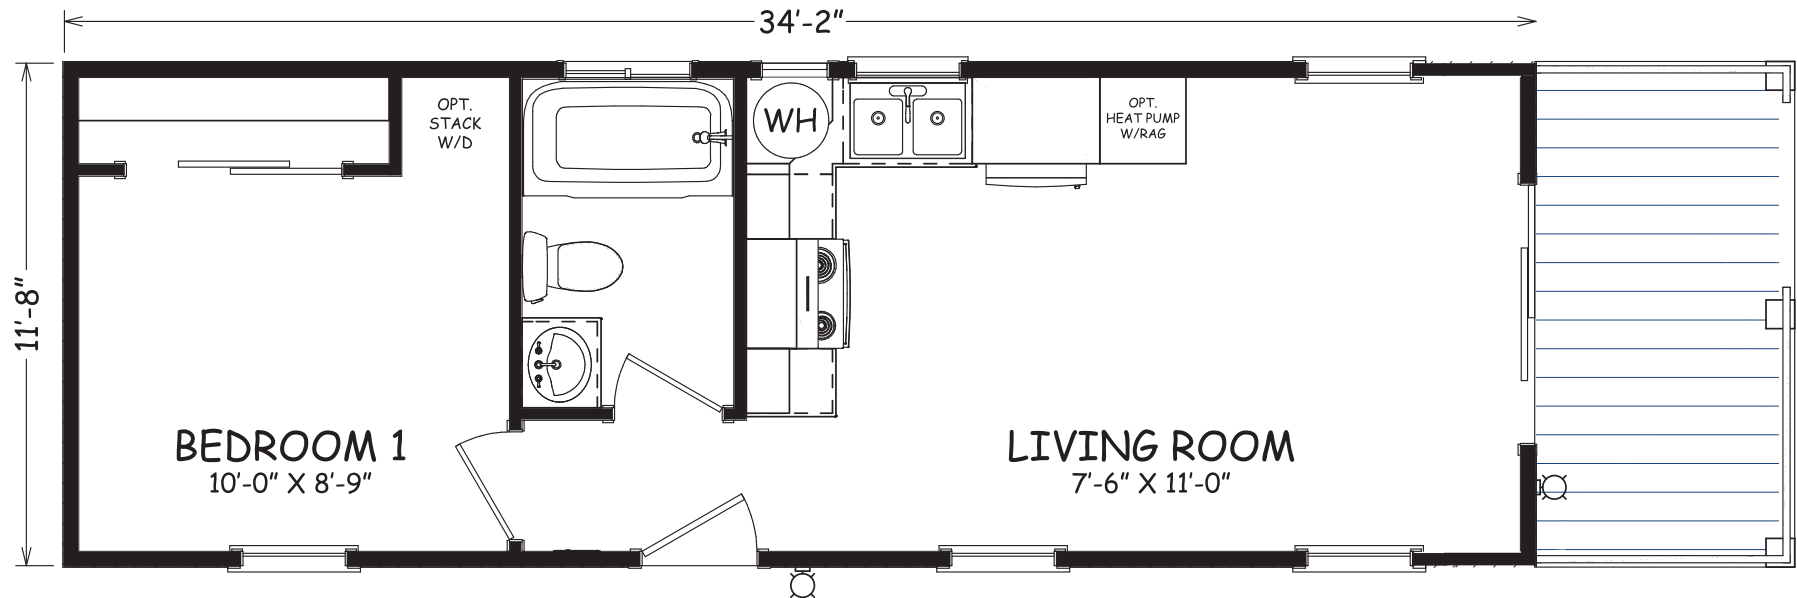

# Fussell

Casita Series

399 SQ. FT. (Approximate) 1 Bedroom, 1 Bath

Last Updated: 9-5-23