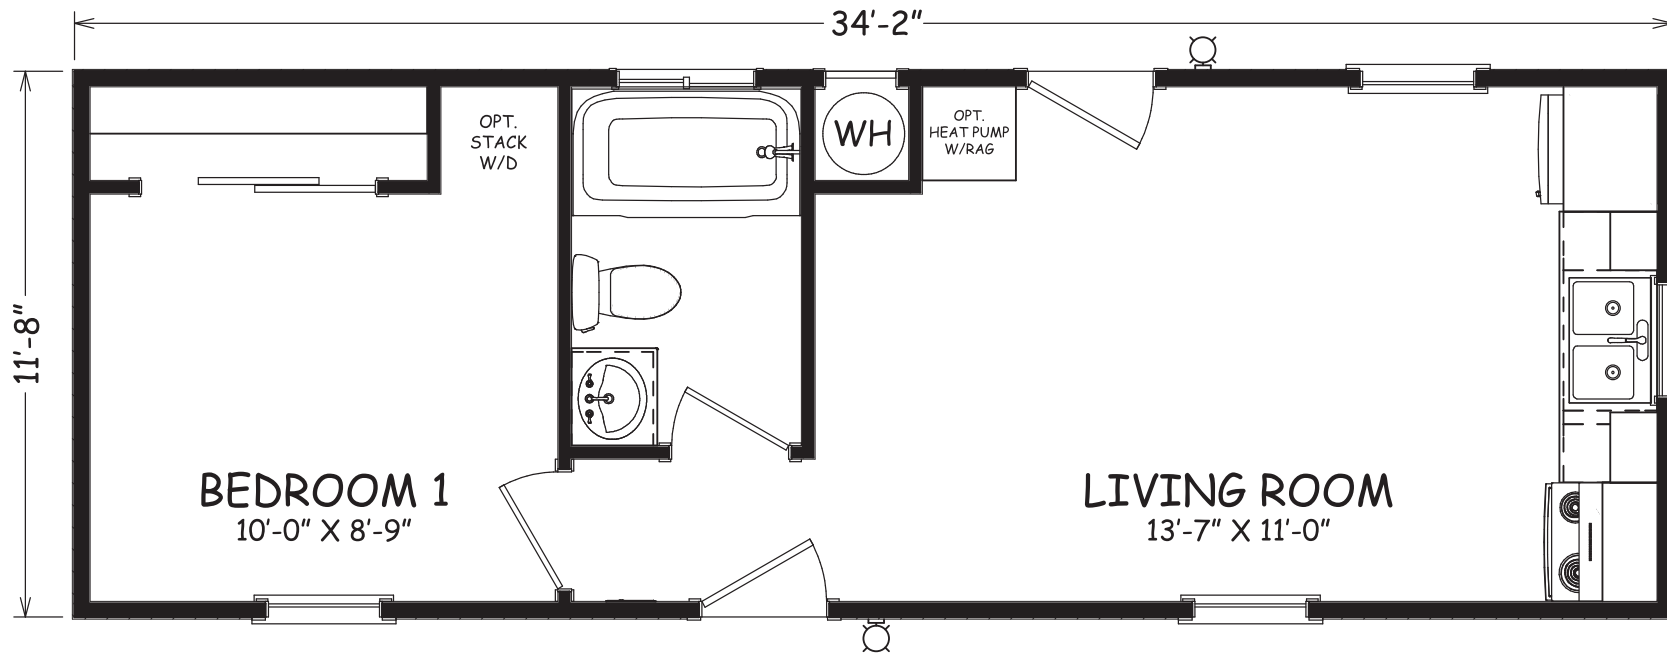

# Gammon

Casita Series

399 SQ. FT. (Approximate) 1 Bedroom, 1 Bath

Last Updated: 9-5-23