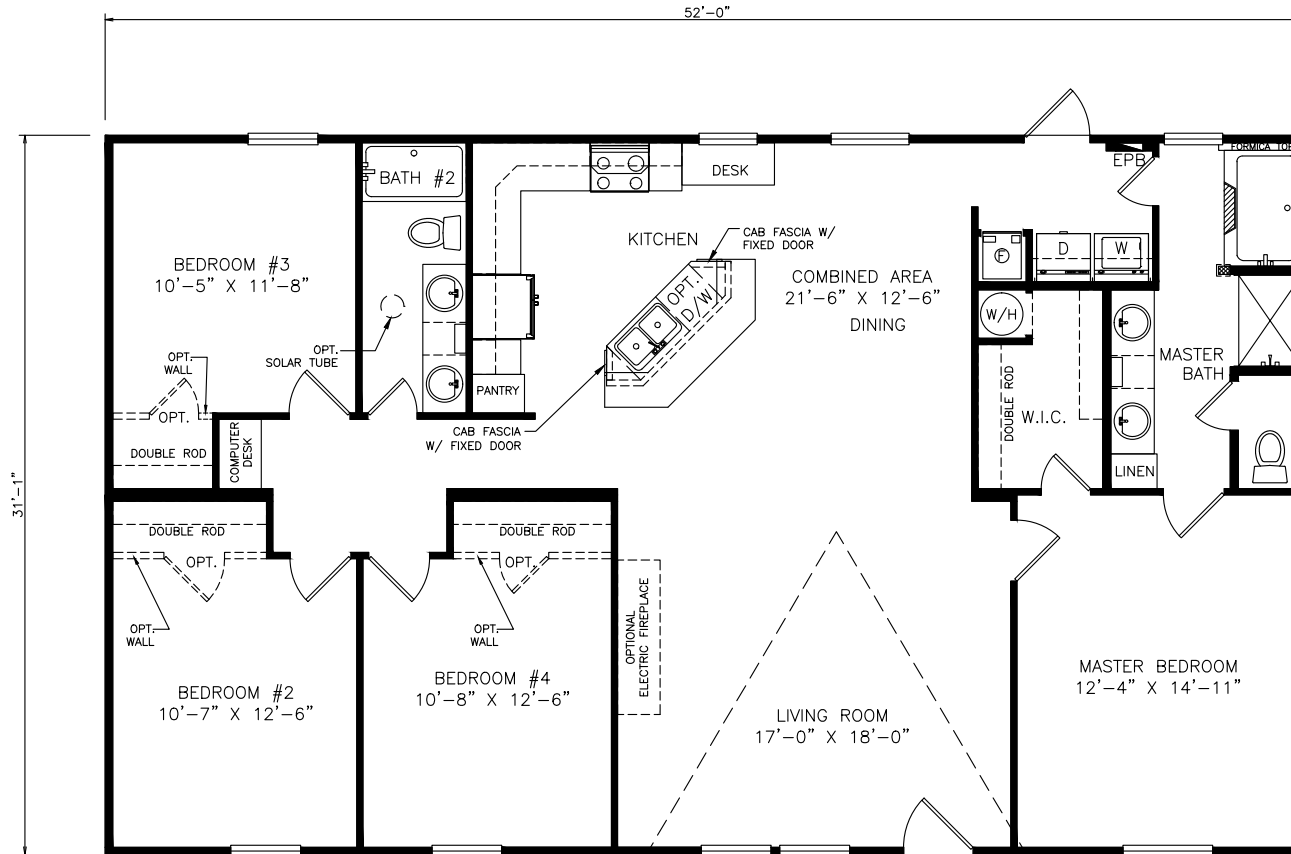

# Geraldo

Heritage Series - Multi Section

1,622 SQ. FT. (Approximate) 4 Bedrooms, 2 Baths

Last Updated: 6-23-21

**FACTORY EXPO OUTLET CENTER**  
 5757 S. Palo Verde Rd., #202  
 Tucson, AZ 85706

**FactoryBuiltHomesDirect.com | 1-800-965-2781**