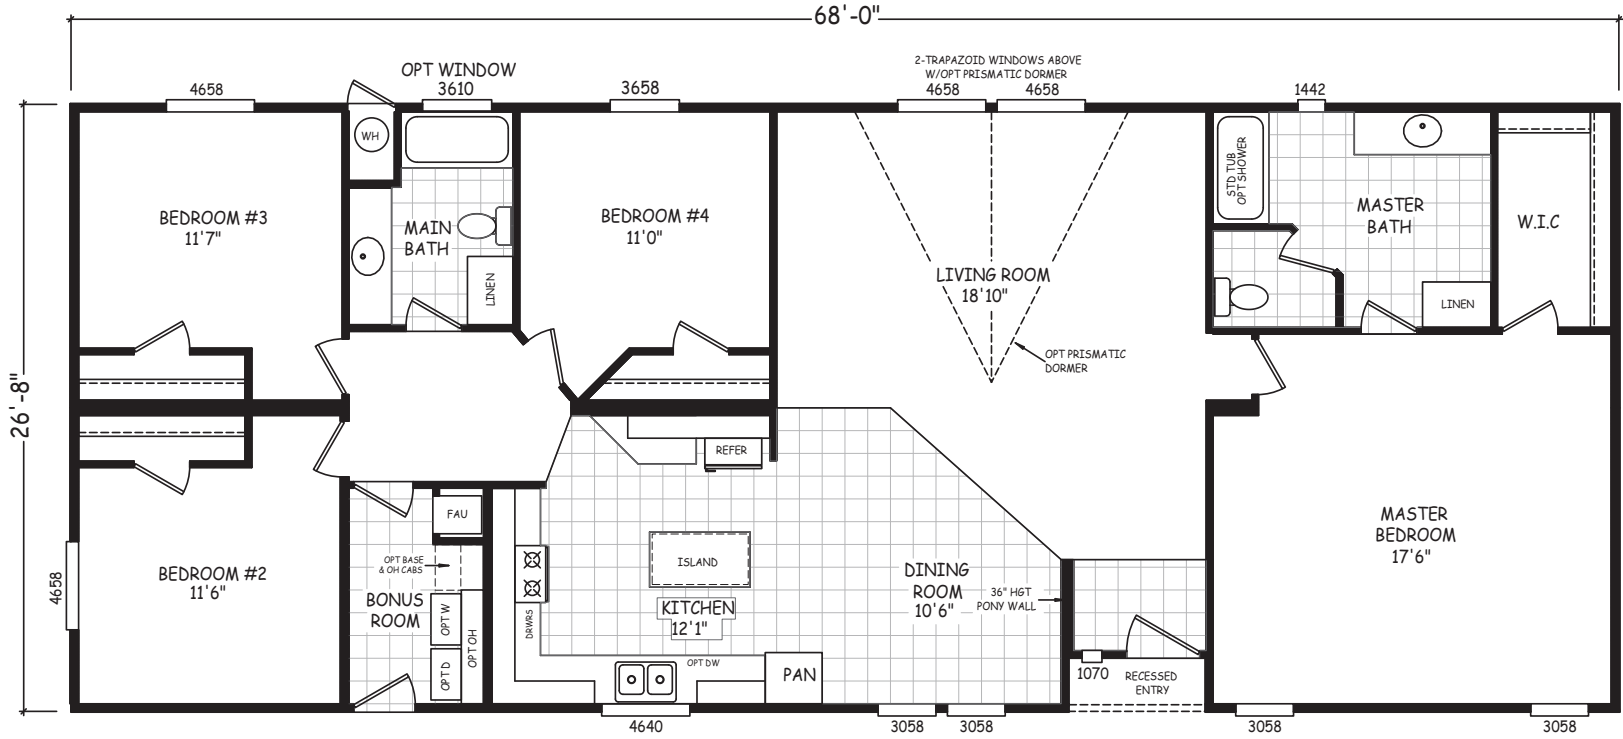

Gladeview

TS Series

4 Bedroom, 2 Bath
Approx. 1813 Sq. Ft.

Last Updated: 8-25-20

I authorize Factory Expo Outlet Center to build my house, per this plan.

X _____

Customer Signature/Date

Important: Due to our policy of continual improvement, all information in our brochures may vary from actual home. The right is reserved to make changes at any time, without notice or obligation, in colors, materials, specifications, processes, and models. All dimensions and square footage calculations are nominal and approximate figures. Please check with your local sales associate for specific and current information.