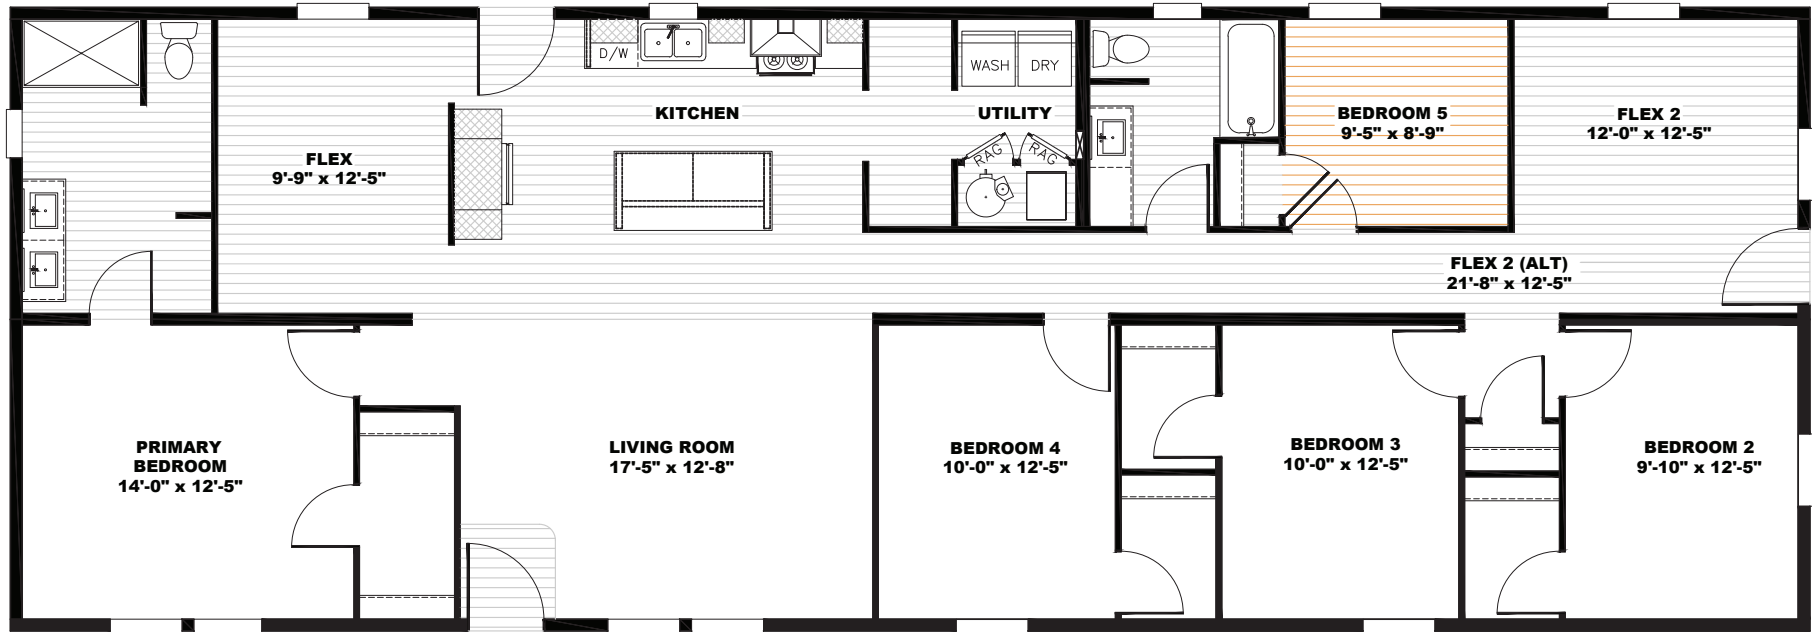

Glenn

Tempo Series - Multi Section

2,001 SQ. FT. (Approximate) 5 Bedroom, 2 Bath

Last Updated: 8-10-23

🎵 Alternate Layout: 4 Bedroom / Large Flex Space

28' x 76'

FACTORY EXPO OUTLET CENTER
5757 S. Palo Verde Rd., #202
Tucson, AZ 85706