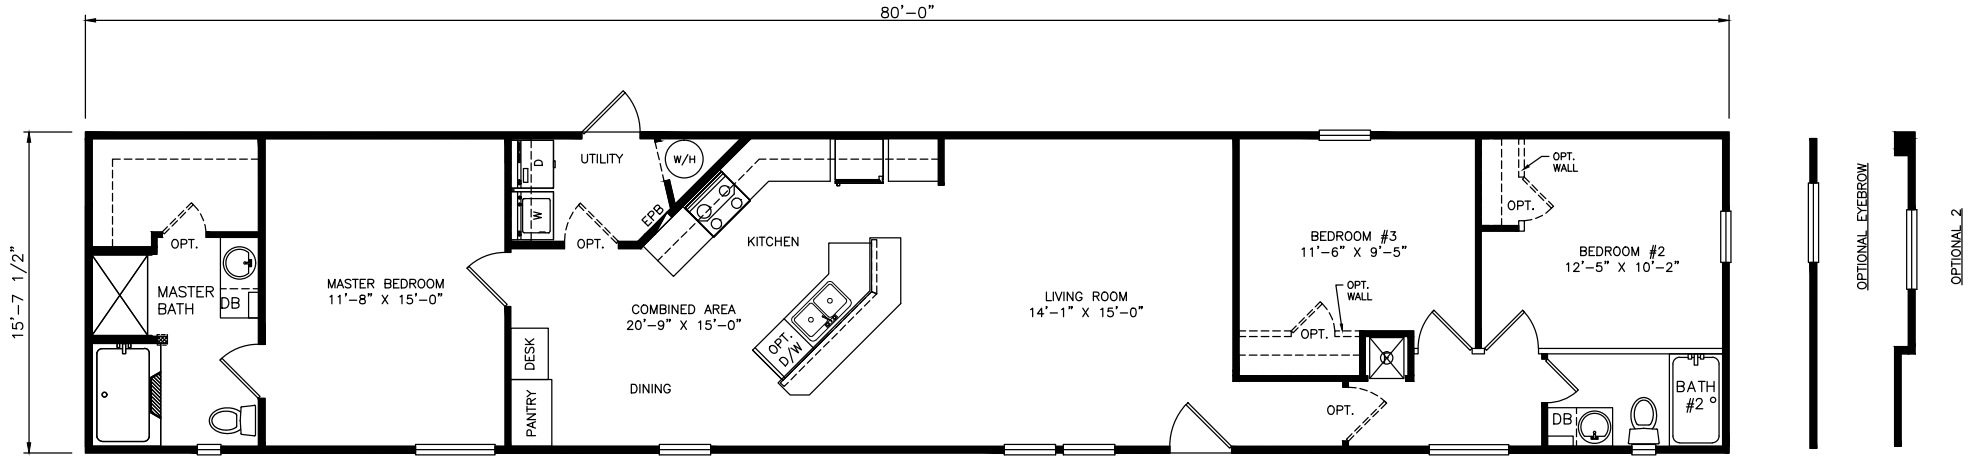

Greenhill

Heritage Series - Single Section

1,256 SQ. FT. (Approximate) 3 Bedrooms, 2 Baths

Last Updated: 6-21-21

FACTORY EXPO OUTLET CENTER
 5757 S. Palo Verde Rd., #202
 Tucson, AZ 85706

FactoryBuiltHomesDirect.com | 1-800-965-2781