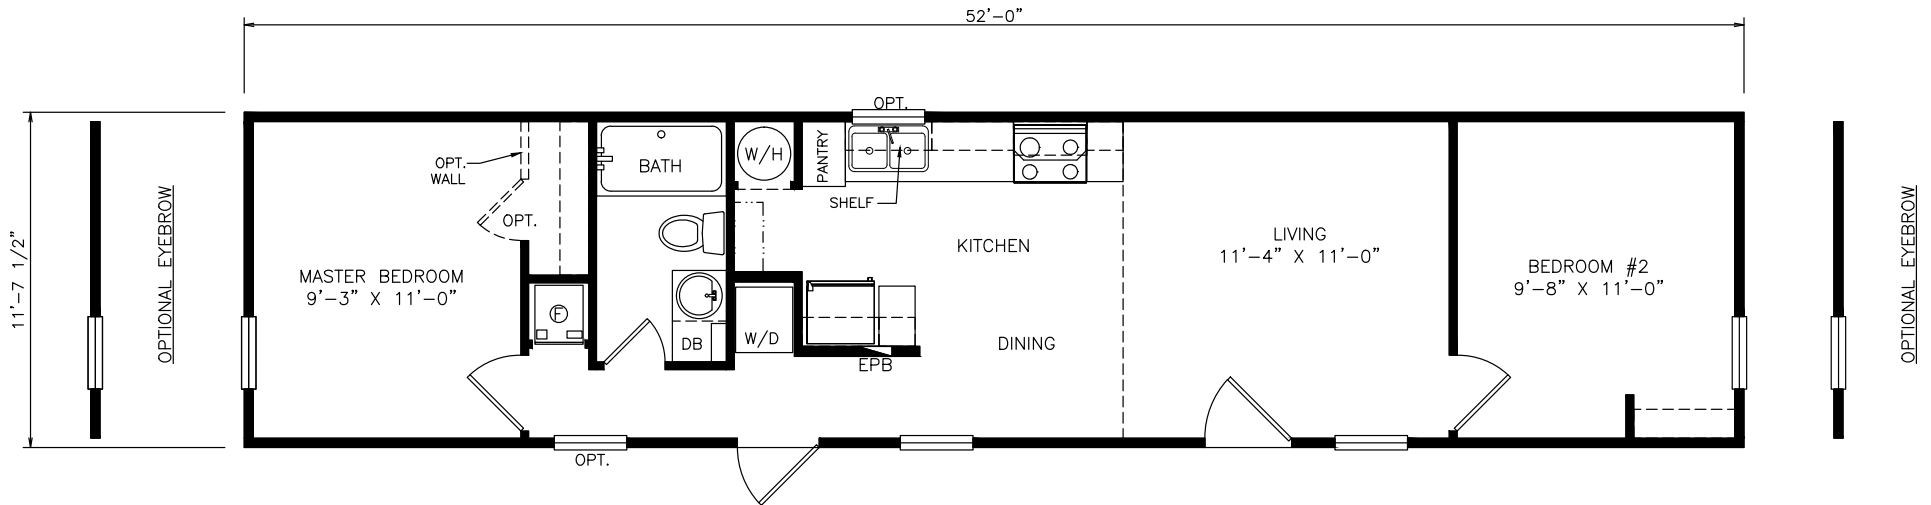

Harston

Select Series - Single Section

608 SQ. FT. (Approximate) 2 Bedrooms, 1 Bath

Last Updated: 6-18-21

OPT. DISHWASHER CONFIGURATION

FACTORY EXPO OUTLET CENTER
5757 S. Palo Verde Rd., #202
Tucson, AZ 85706