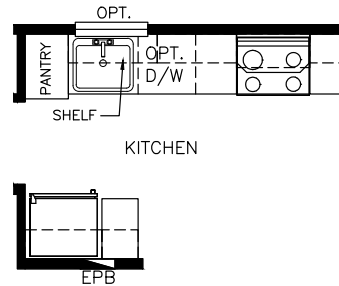

Harston

Select Series - Single Section

608 SQ. FT. (Approximate) 2 Bedrooms, 1 Bath

Last Updated: 6-18-21

OPT. DISHWASHER CONFIGURATION

FACTORY EXPO OUTLET CENTER
5757 S. Palo Verde Rd., #202
Tucson, AZ 85706