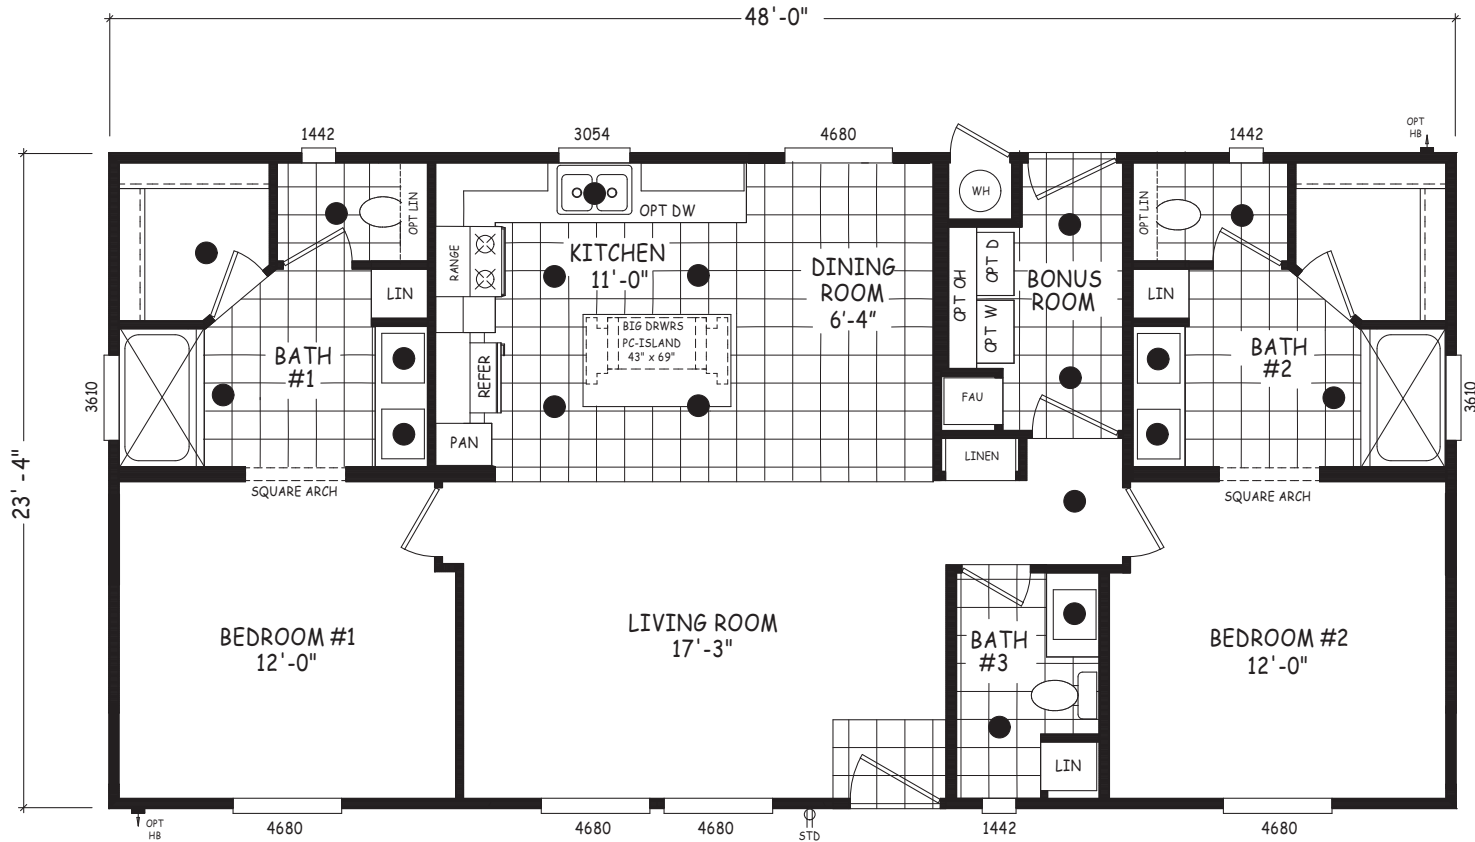

Hinckley

Edge Series

1,120 SQ. FT. (Approximate) 2 Bedroom, 2.5 Bath

Last Updated: 7-24-24

FACTORY EXPO OUTLET CENTER
 5757 S. Palo Verde Rd., #202
 Tucson, AZ 85706

FactoryBuiltHomesDirect.com | 1-800-965-2781