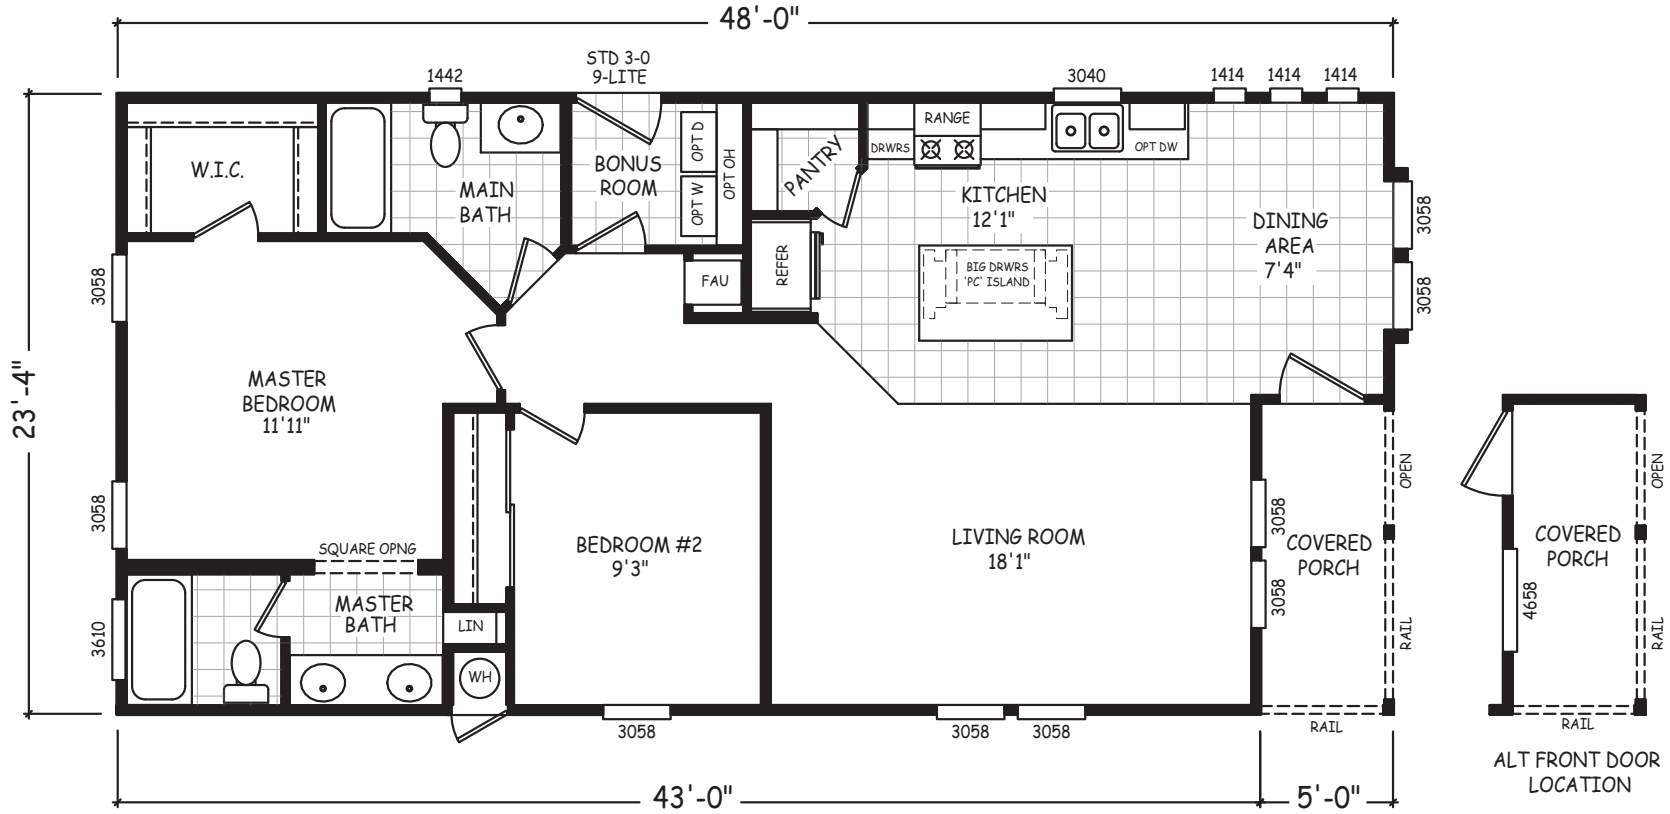

Hodges

Sedona Ridge Series

2 Bedroom, 2 Bath
Approx. 1125 Sq. Ft.

Last Updated: 8-25-20

I authorize Factory Expo Outlet Center to build my house, per this plan.

X _____

Customer Signature/Date

Important: Due to our policy of continual improvement, all information in our brochures may vary from actual home. The right is reserved to make changes at any time, without notice or obligation, in colors, materials, specifications, processes, and models. All dimensions and square footage calculations are nominal and approximate figures. Please check with your local sales associate for specific and current information.