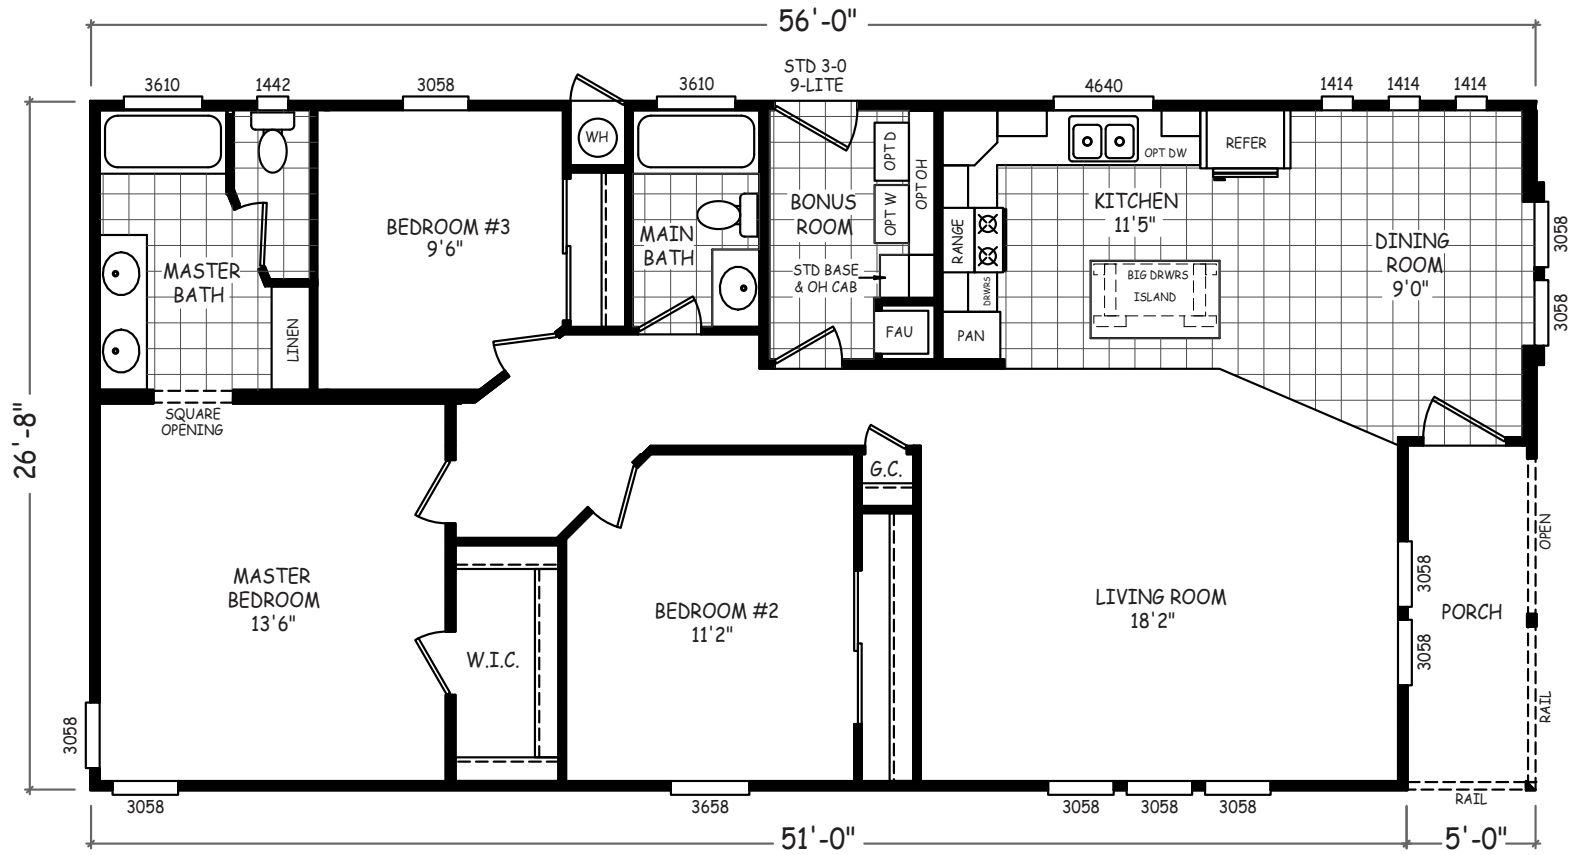

Homewood

Sedona Ridge Series

3 Bedroom, 2 Bath
Approx. 1493 Sq. Ft.

Last Updated: 8-25-20

I authorize Factory Expo Outlet Center to build my house, per this plan.

X _____
Customer Signature/Date

Important: Due to our policy of continual improvement, all information in our brochures may vary from actual home. The right is reserved to make changes at any time, without notice or obligation, in colors, materials, specifications, processes, and models. All dimensions and square footage calculations are nominal and approximate figures. Please check with your local sales associate for specific and current information.