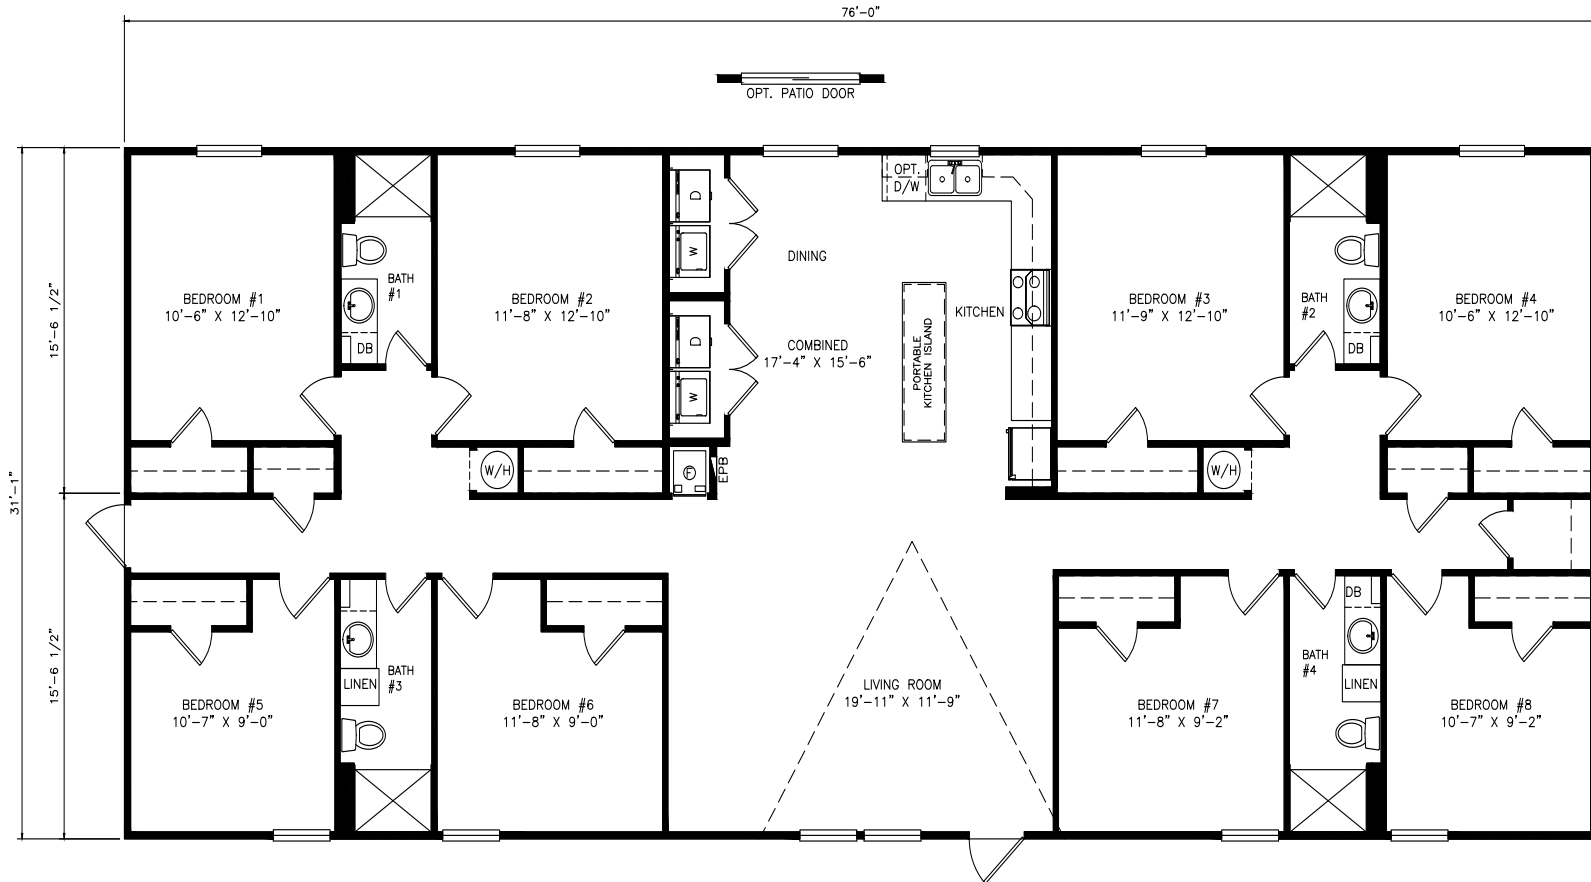

Hutson

Select Series - Multi Section

2,432 SQ. FT. (Approximate) 8 Bedrooms, 4 Baths

Last Updated: 8-30-21

FACTORY EXPO OUTLET CENTER
5757 S. Palo Verde Rd., #202
Tucson, AZ 85706

FactoryBuiltHomesDirect.com | 1-800-965-2781