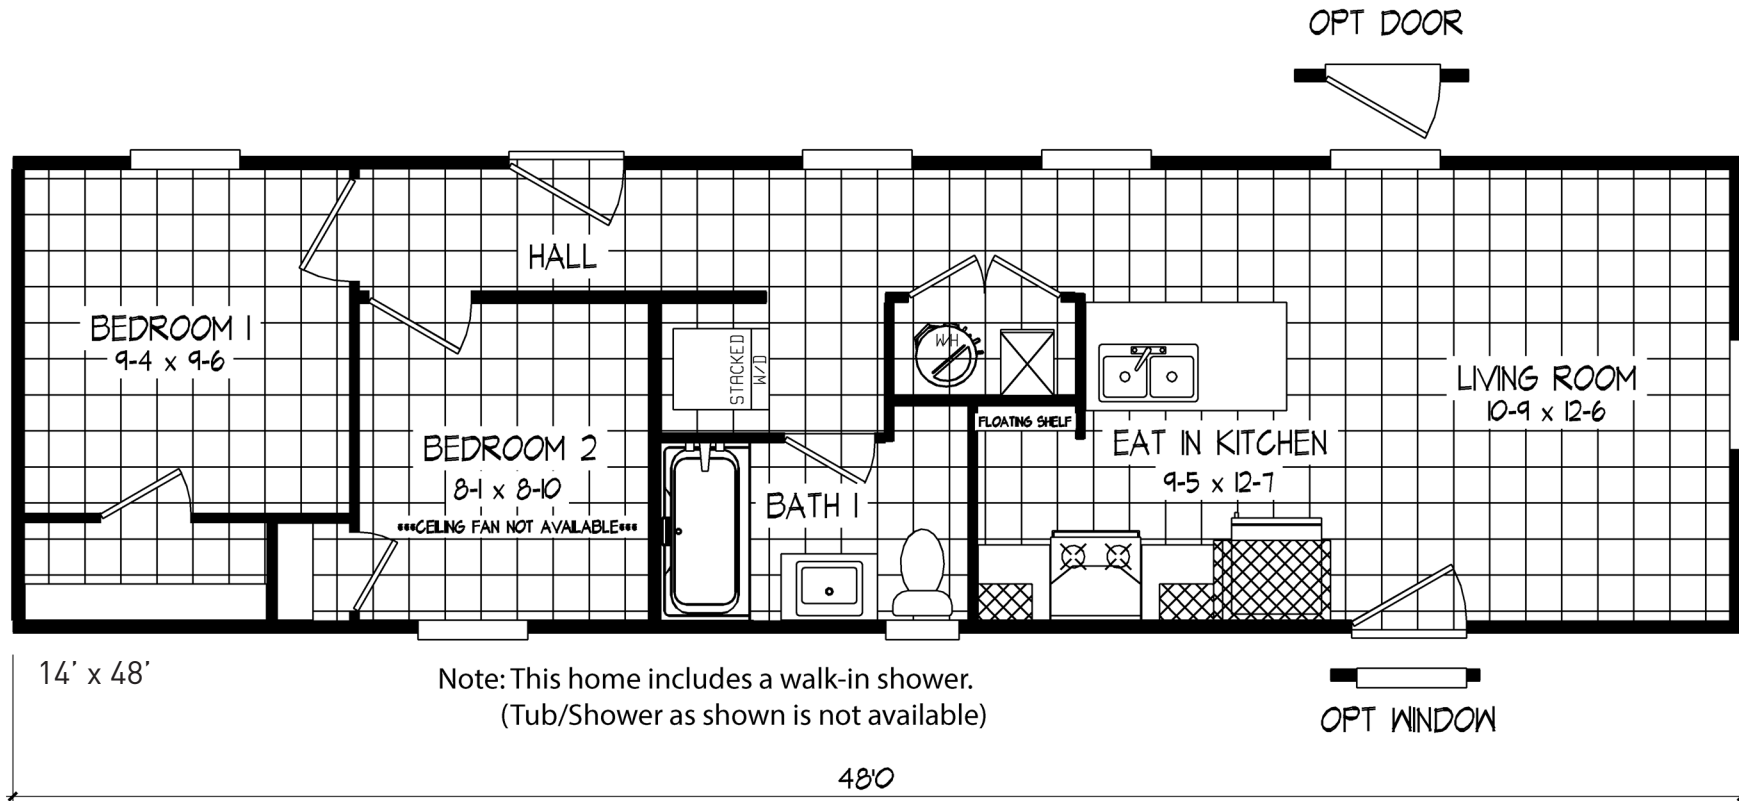

Irontown

Tempo Series - Single Section

632 SQ. FT. (Approximate) 2 Bedroom, 1 Bath

Last Updated: 8-15-24

Note: This home includes a walk-in shower.
(Tub/Shower as shown is not available)

Alternate Door Location Available