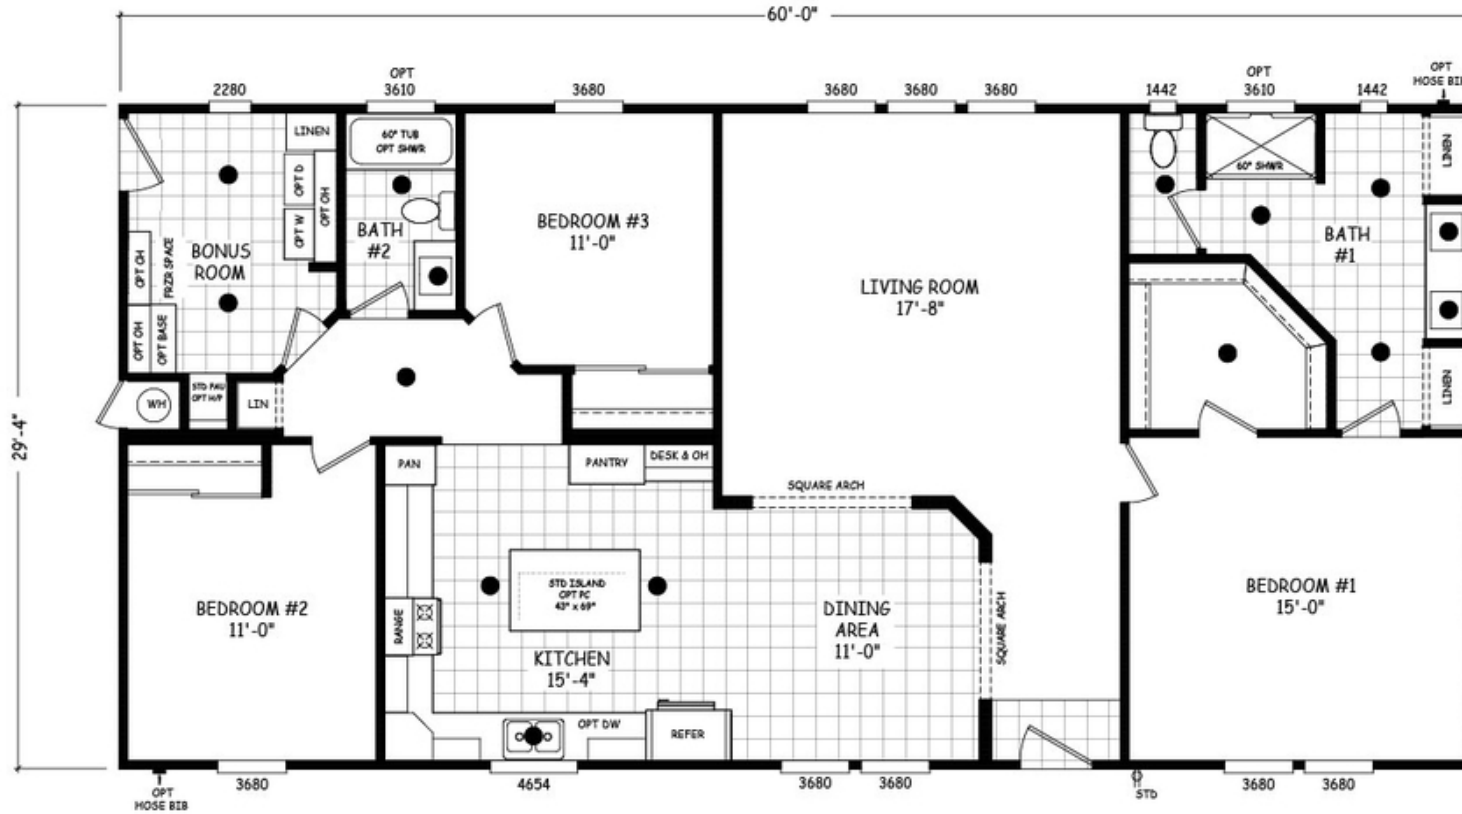

Jacob

Edge Series

1,760 SQ. FT. (Approximate) 3 Bedroom, 2 Bath

Last Updated: 7-24-24

FACTORY EXPO OUTLET CENTER
5757 S. Palo Verde Rd., #202
Tucson, AZ 85706

FactoryBuiltHomesDirect.com | 1-800-965-2781

IMPORTANT: Alta Cima Corp reserves the right to modify, cancel or substitute products or features of this event at any time without prior notice or obligation. Pictures and other promotional materials are representative and may depict or contain floor plans, square footages, elevations, options, upgrades, extra design features, decorations, floor coverings, specialty light fixtures, custom paint and wall coverings, window treatments, landscaping, sound and alarm systems, furnishings, appliances, and other designer/decorator features and amenities that are not included as part of the home and/or may not be available at all locations. Home, pricing and community information is subject to change, and homes to prior sale, at any time without notice or obligation. ©2020 Alta Cima Corp. All rights reserved.