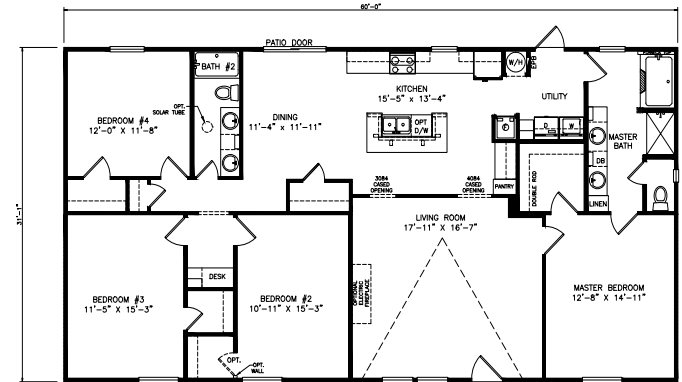

Jarvis

Heritage Series - Multi Section

1,865 SQ. FT. (Approximate) 3 Bedrooms, 2 Baths

Last Updated: 6-23-21

FACTORY EXPO OUTLET CENTER

5757 S. Palo Verde Rd., #202
Tucson, AZ 85706

FactoryBuiltHomesDirect.com | 1-800-965-2781