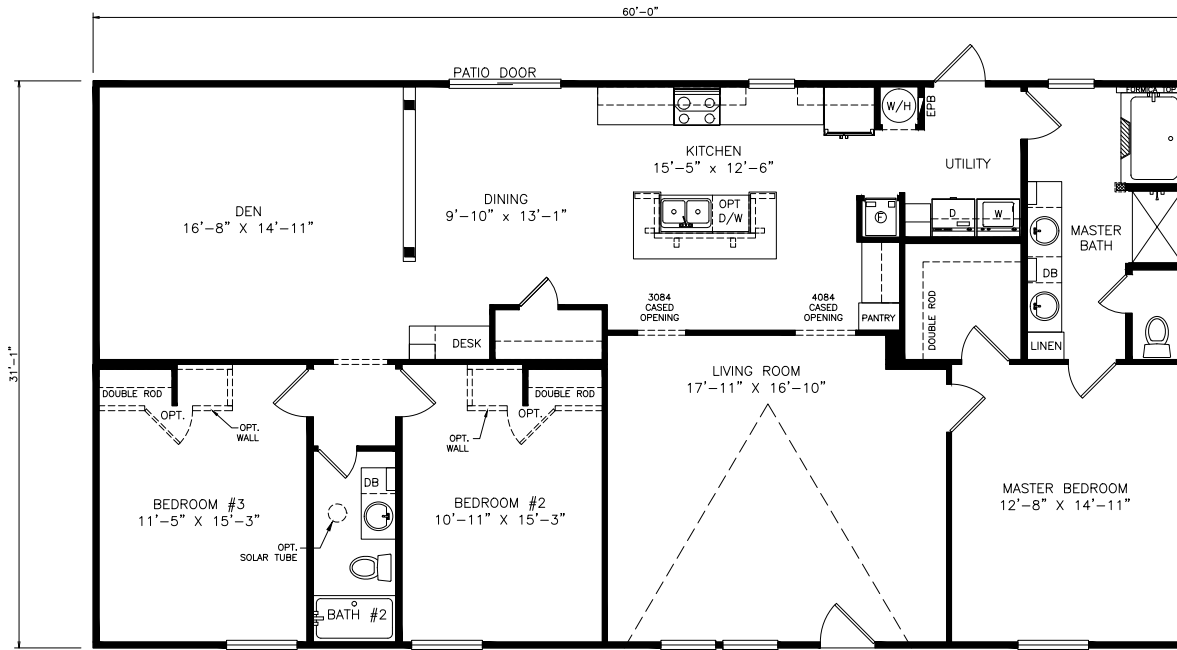

Jarvis

Heritage Series - Multi Section

1,865 SQ. FT. (Approximate) 3 Bedrooms, 2 Baths

Last Updated: 6-23-21

FACTORY EXPO OUTLET CENTER

5757 S. Palo Verde Rd., #202
Tucson, AZ 85706

FactoryBuiltHomesDirect.com | 1-800-965-2781