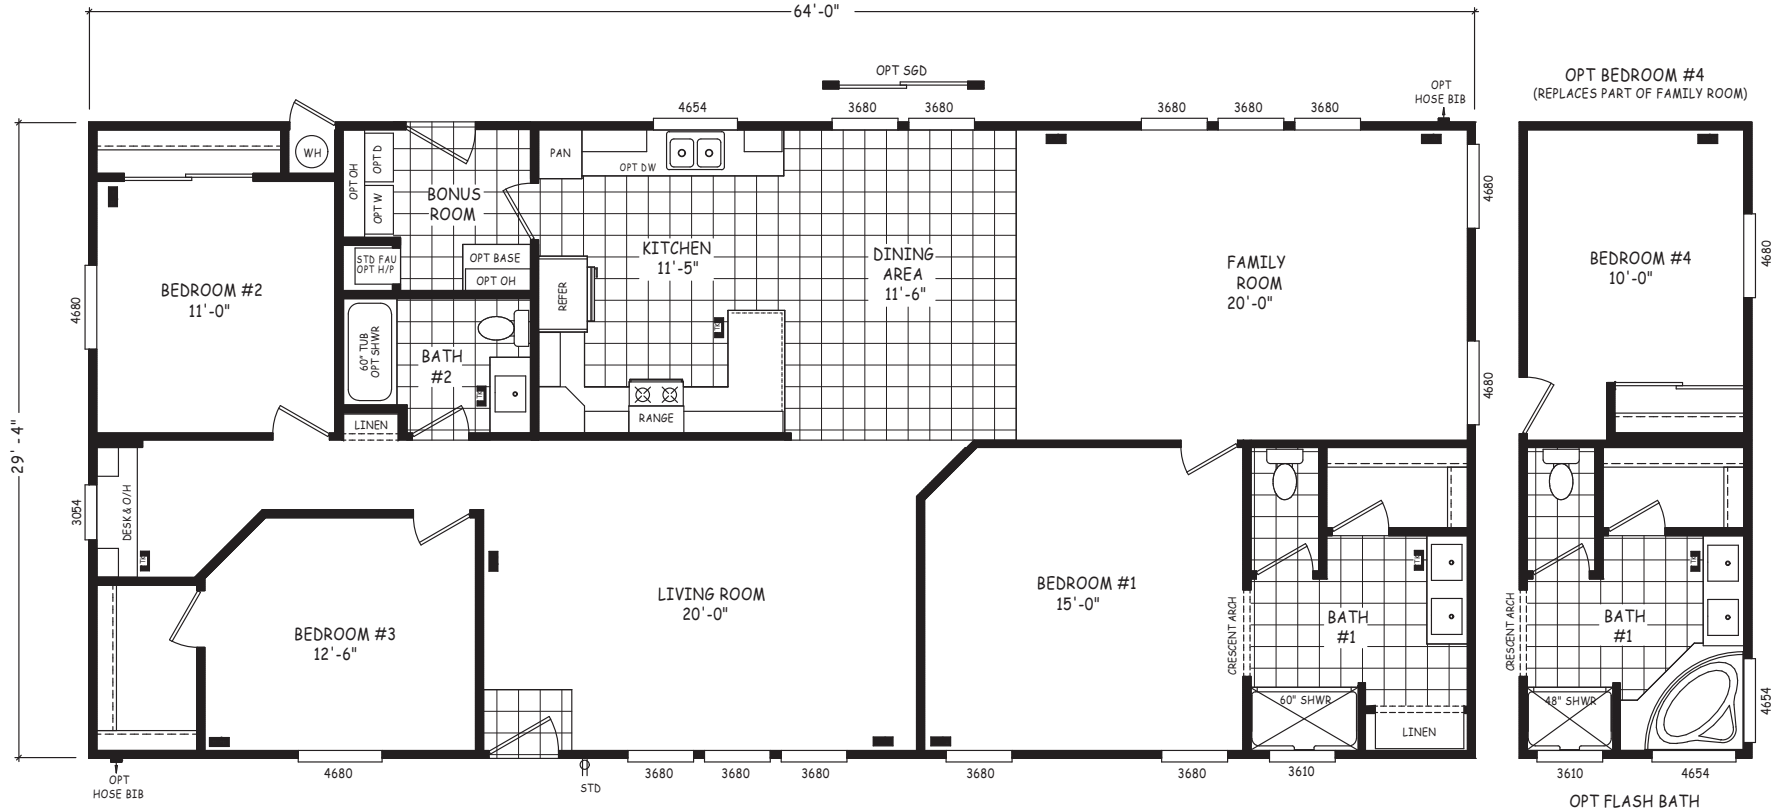

Jenning

Pinnacle Series

1,877 SQ. FT. (Approximate) 3 Bedroom, 2 Bath

Last Updated: 8-22-22

FACTORY EXPO OUTLET CENTER
 5757 S. Palo Verde Rd., #202
 Tucson, AZ 85706

FactoryBuiltHomesDirect.com | 1-800-965-2781