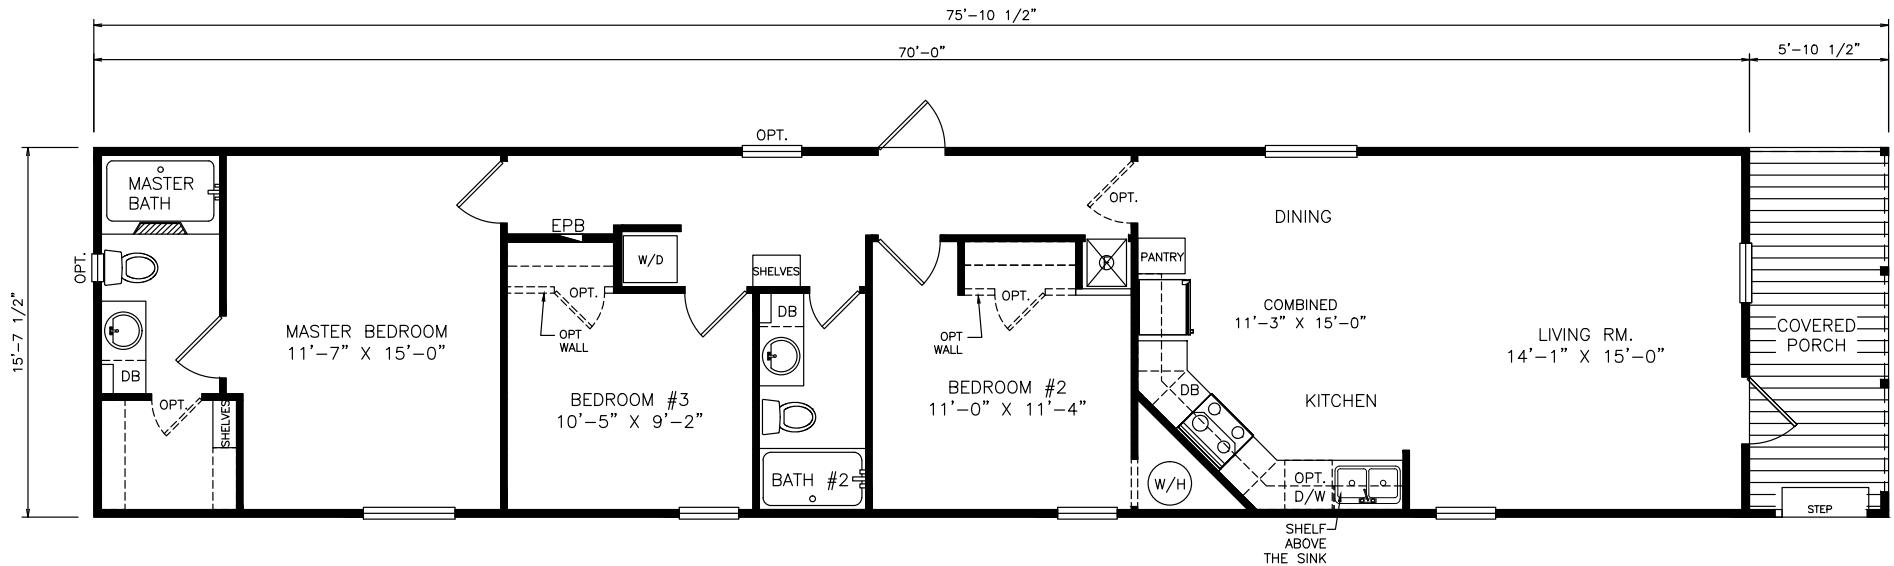

Jernigan

Heritage Series - Single Section

1,193 SQ. FT. (Approximate) 3 Bedrooms, 2 Baths

Last Updated: 6-21-21

FACTORY EXPO OUTLET CENTER

5757 S. Palo Verde Rd., #202
Tucson, AZ 85706

FactoryBuiltHomesDirect.com | 1-800-965-2781