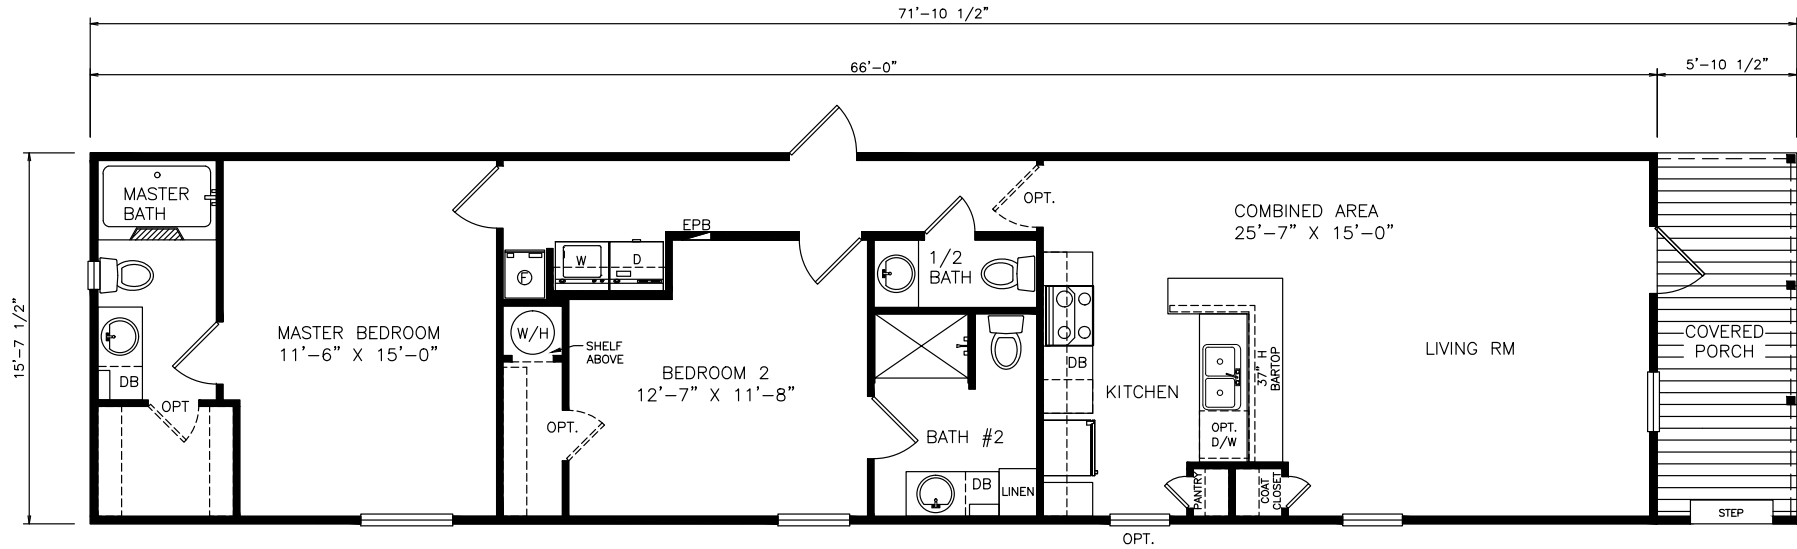

# Jolene

Heritage Series - Single Section

1,130 SQ. FT. (Approximate) 2 Bedroom, 2.5 Baths

Last Updated: 6-21-21

**FACTORY EXPO OUTLET CENTER**

5757 S. Palo Verde Rd., #202  
Tucson, AZ 85706

**FactoryBuiltHomesDirect.com | 1-800-965-2781**