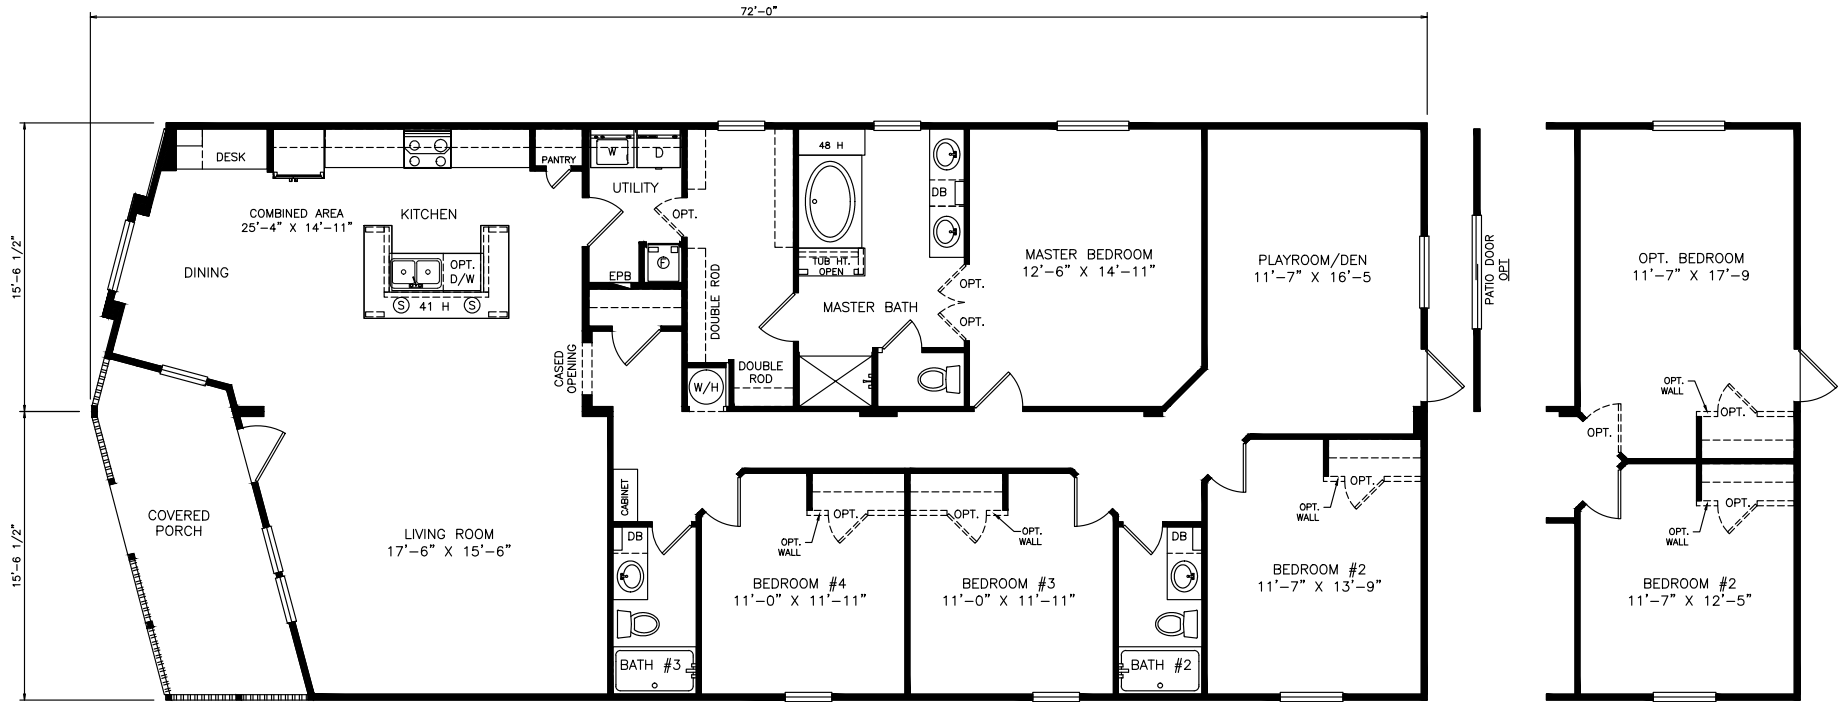

Jubilee

Heritage Series - Multi Section

2,051 SQ. FT. (Approximate) 4 Bedrooms, 3 Baths

Last Updated: 6-23-21

FACTORY EXPO OUTLET CENTER
 5757 S. Palo Verde Rd., #202
 Tucson, AZ 85706

FactoryBuiltHomesDirect.com | 1-800-965-2781