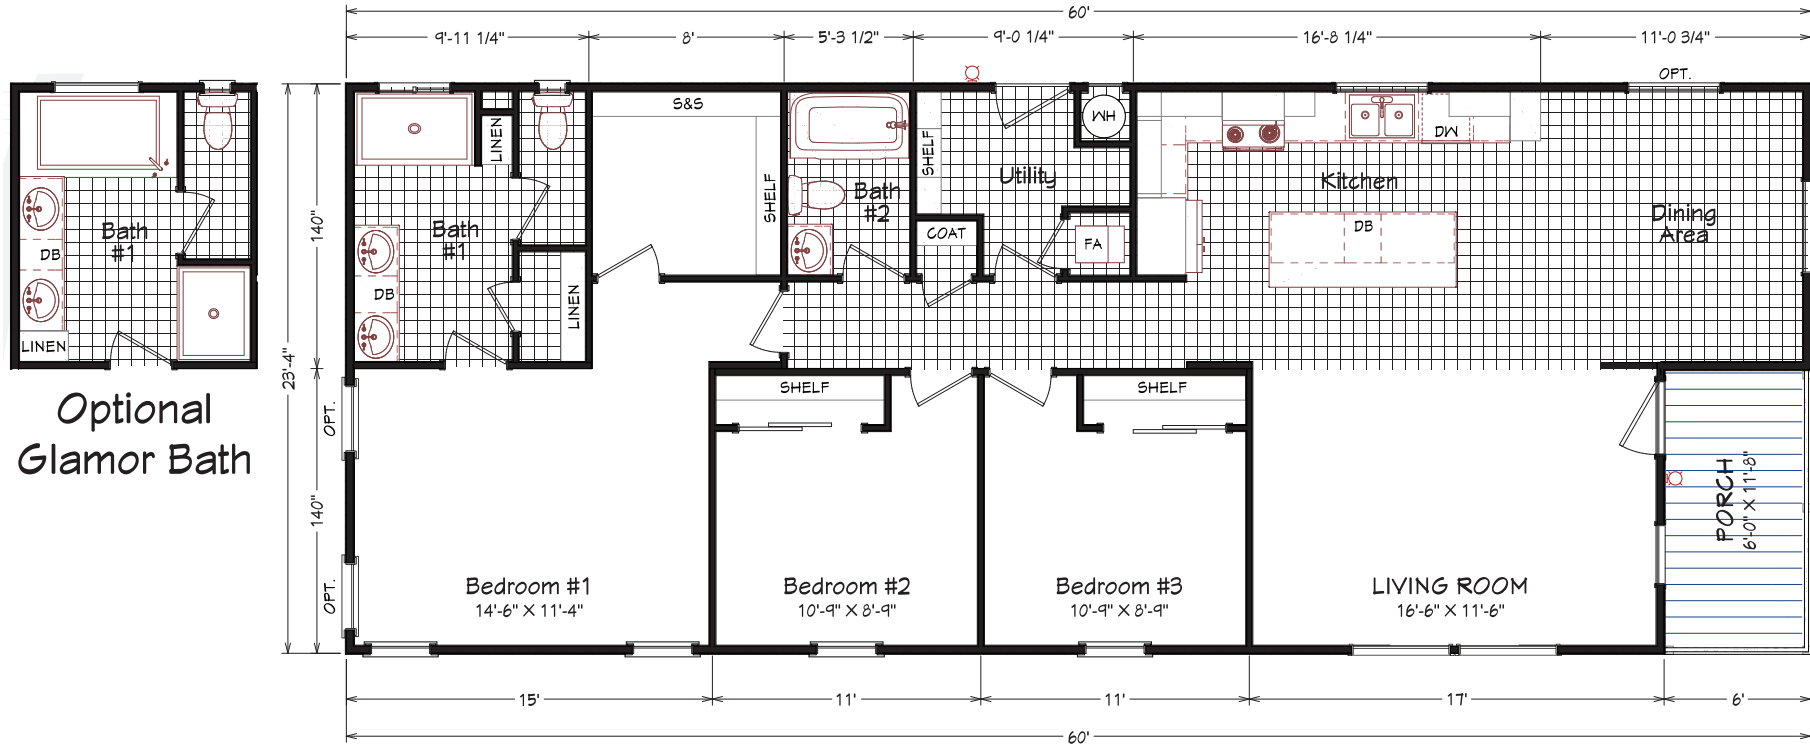

Juntura

Coronado Series

1,330 SQ. FT. (Approximate) 3 Bedroom, 2 Bath

Last Updated: 9-9-22

FACTORY EXPO OUTLET CENTER
 5757 S. Palo Verde Rd., #202
 Tucson, AZ 85706

FactoryBuiltHomesDirect.com | 1-800-965-2781