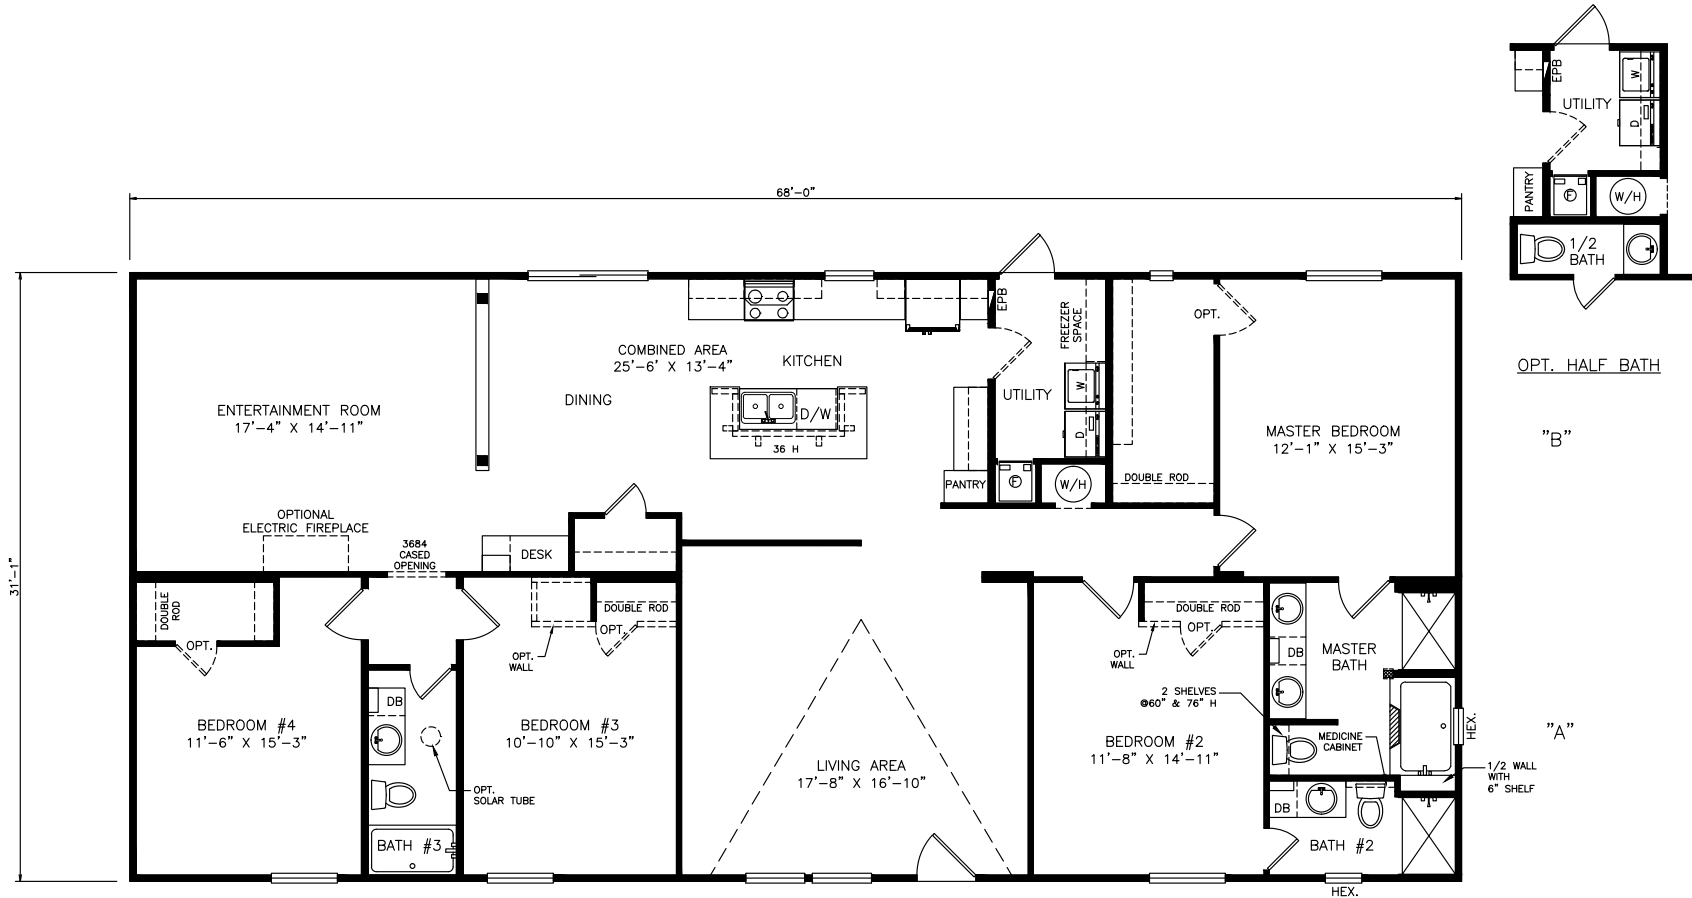

# Jutland

Heritage Series - Multi Section

2,120 SQ. FT. (Approximate) 4 Bedrooms, 3 Baths

Last Updated: 6-23-21

**FACTORY EXPO OUTLET CENTER**  
 5757 S. Palo Verde Rd., #202  
 Tucson, AZ 85706

**FactoryBuiltHomesDirect.com | 1-800-965-2781**