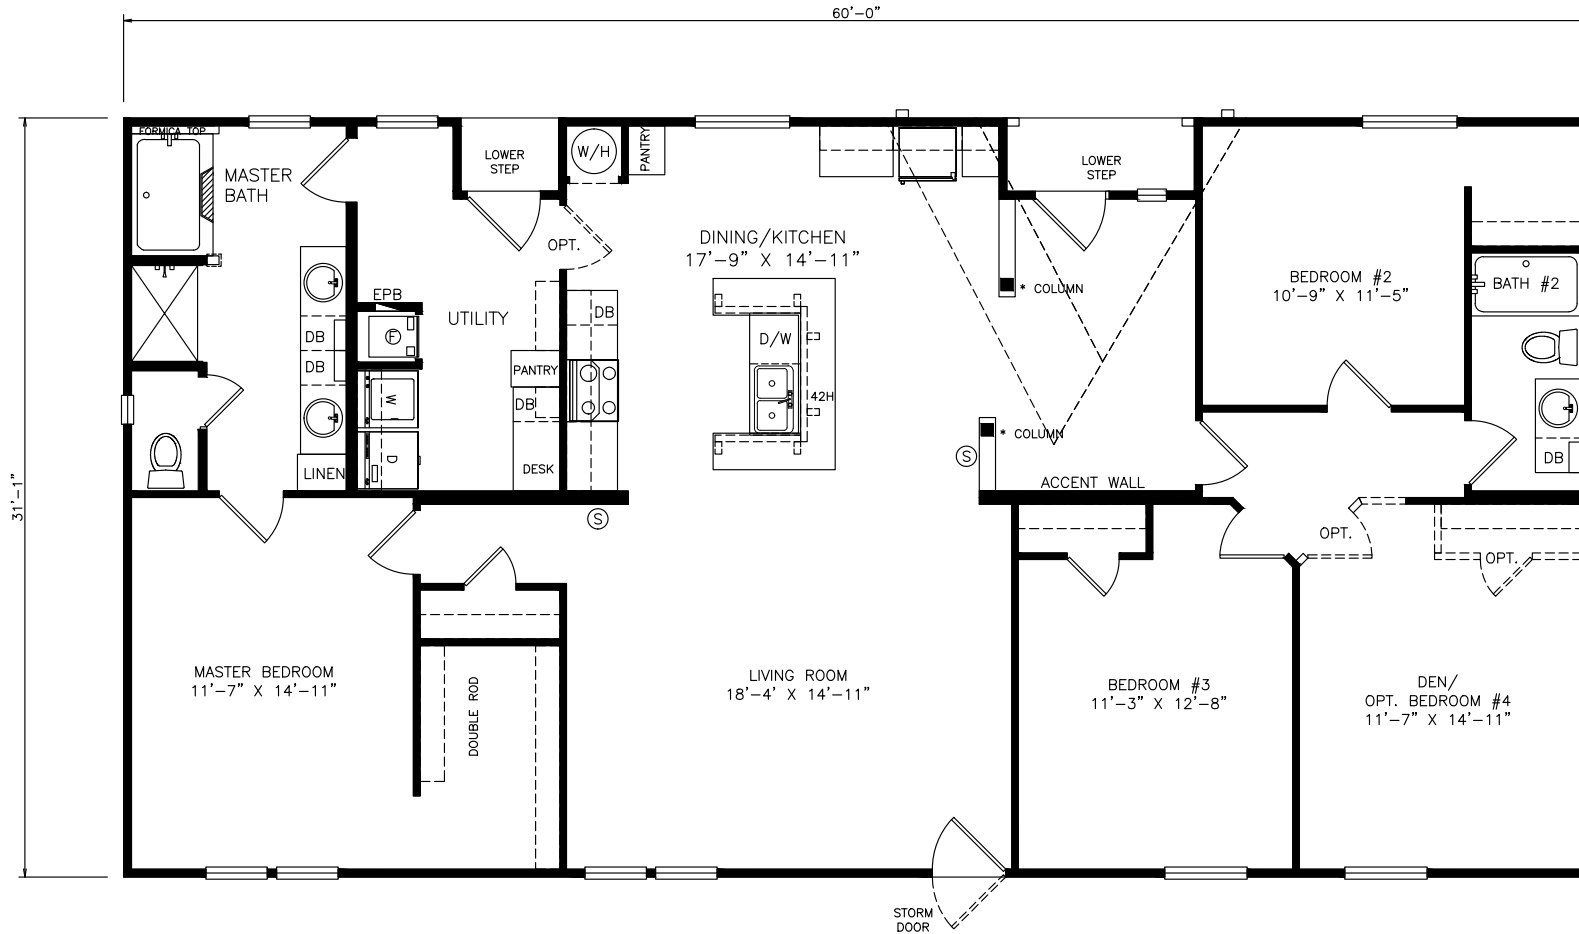

Keeley

Heritage Series - Multi Section

1,865 SQ. FT. (Approximate) 3 Bedrooms, 2 Baths

Last Updated: 6-23-21

FACTORY EXPO OUTLET CENTER
 5757 S. Palo Verde Rd., #202
 Tucson, AZ 85706

FactoryBuiltHomesDirect.com | 1-800-965-2781