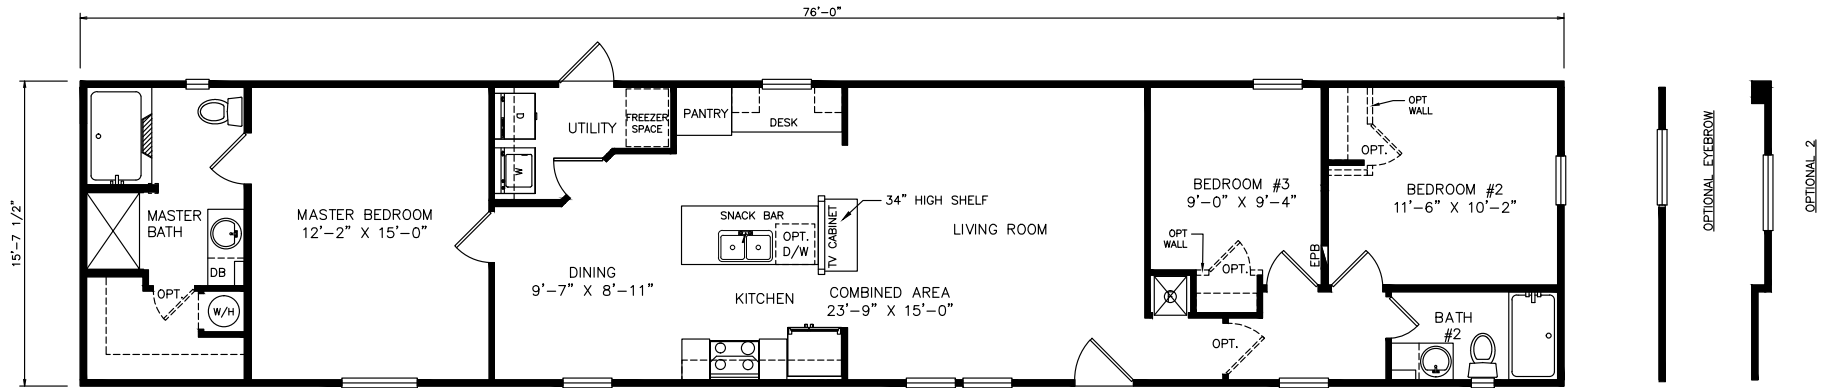

Laine

Heritage Series - Single Section

1,193 SQ. FT. (Approximate) 3 Bedrooms, 2 Baths

Last Updated: 6-21-21

FACTORY EXPO OUTLET CENTER
5757 S. Palo Verde Rd., #202
Tucson, AZ 85706

FactoryBuiltHomesDirect.com | 1-800-965-2781