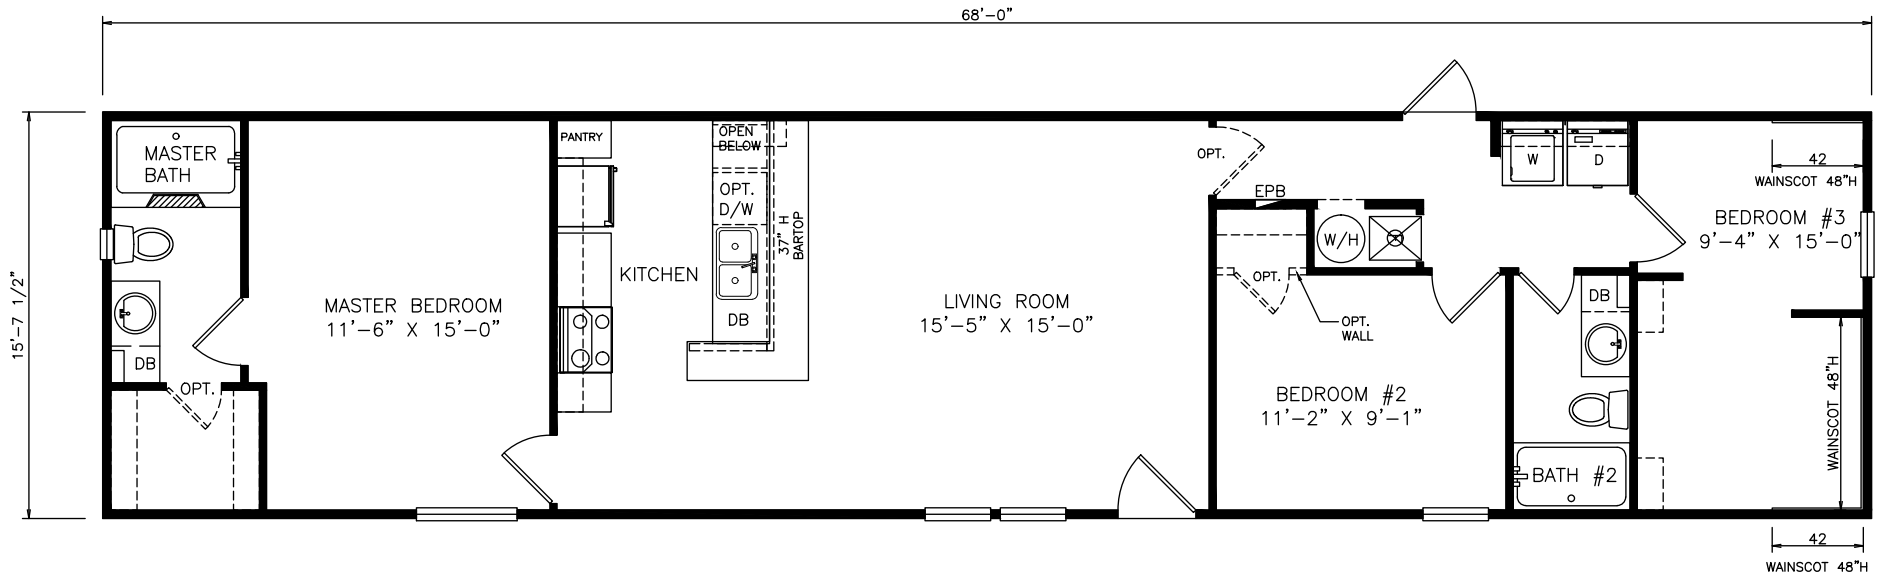

Lakeford

Heritage Series - Single Section

1,068 SQ. FT. (Approximate) 3 Bedrooms, 2 Baths

Last Updated: 6-21-21

FACTORY EXPO OUTLET CENTER
 5757 S. Palo Verde Rd., #202
 Tucson, AZ 85706

FactoryBuiltHomesDirect.com | 1-800-965-2781