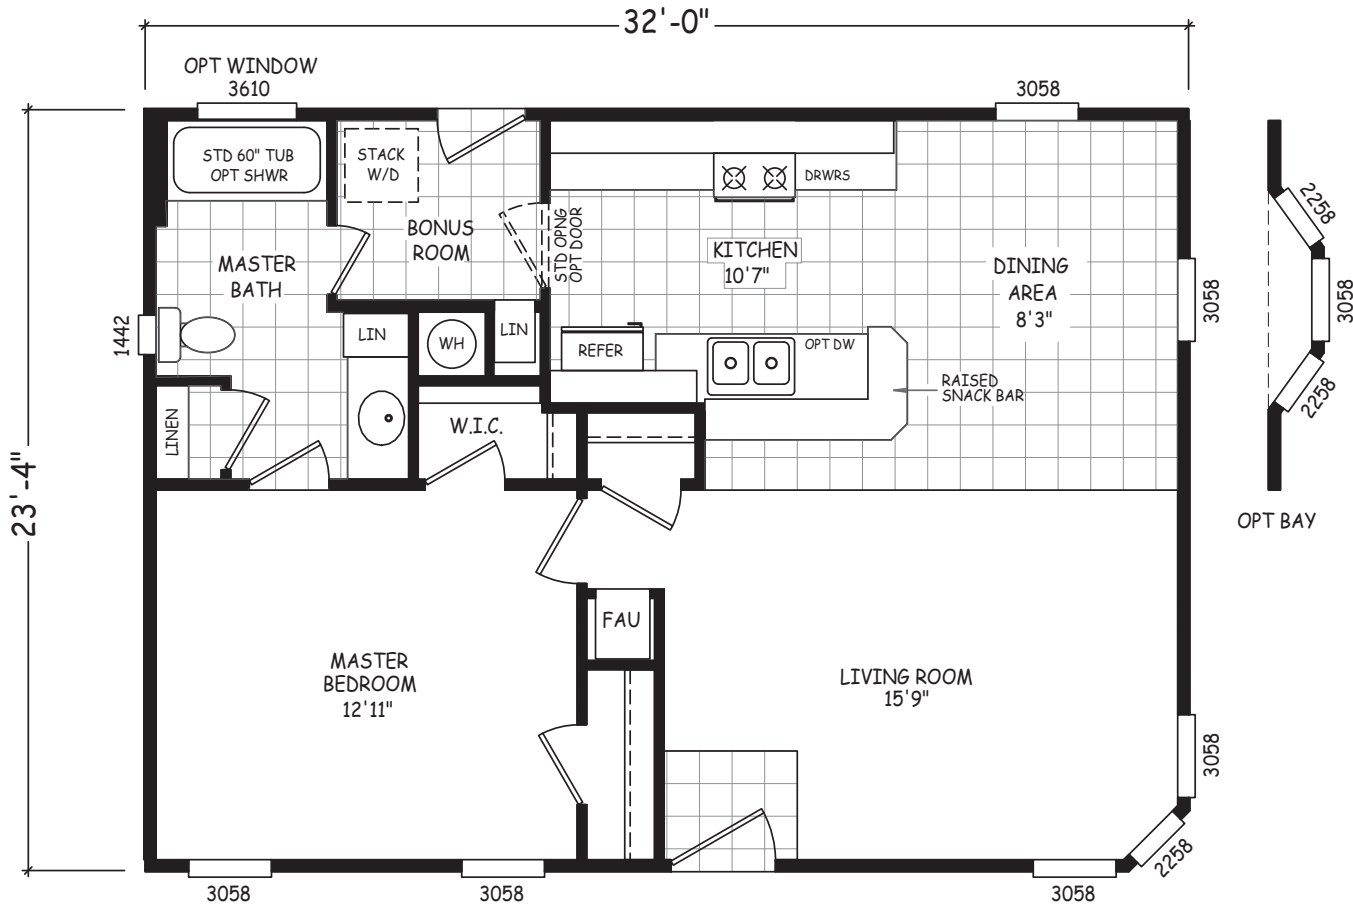

# Lanfair

Landmark Series

1 Bedroom, 1 Bath  
Approx. 747 Sq. Ft.

Last Updated: 8-25-20

I authorize Factory Expo Outlet Center to build my house, per this plan.

X \_\_\_\_\_  
Customer Signature/Date

Important: Due to our policy of continual improvement, all information in our brochures may vary from actual home. The right is reserved to make changes at any time, without notice or obligation, in colors, materials, specifications, processes, and models. All dimensions and square footage calculations are nominal and approximate figures. Please check with your local sales associate for specific and current information.