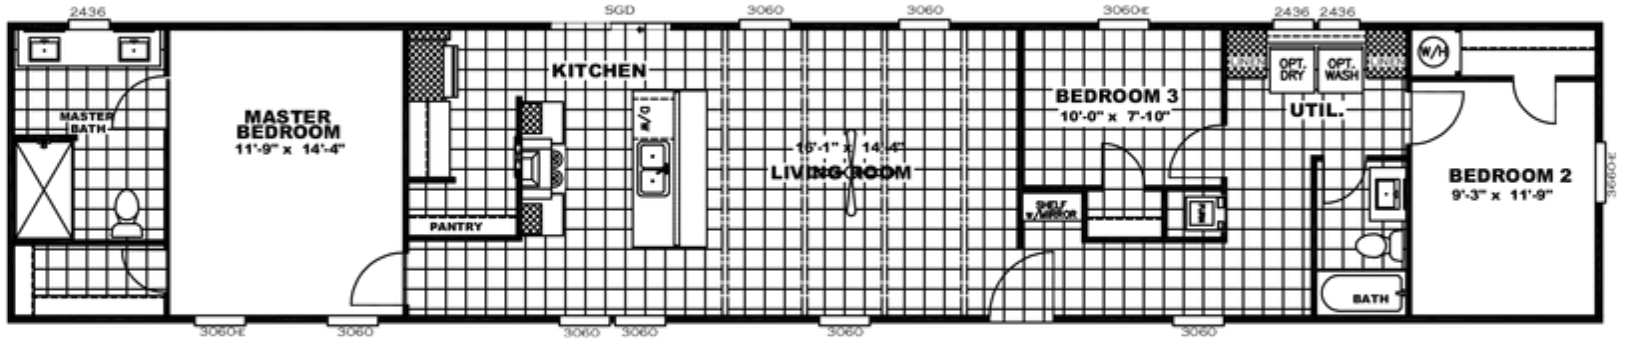

Laplata

Inspiration Series

3 Bedrooms, 2 Baths
Approx. 1,280 Sq. Ft.

Last Updated: 4-22-20

I authorize Factory Expo Outlet Center to build my house, per this plan.

X _____

Customer Signature/Date

Important: Due to our policy of continual improvement, all information in our brochures may vary from actual home. The right is reserved to make changes at any time, without notice or obligation, in colors, materials, specifications, processes, and models. All dimensions and square footage calculations are nominal and approximate figures. Please check with your local sales associate for specific and current information.