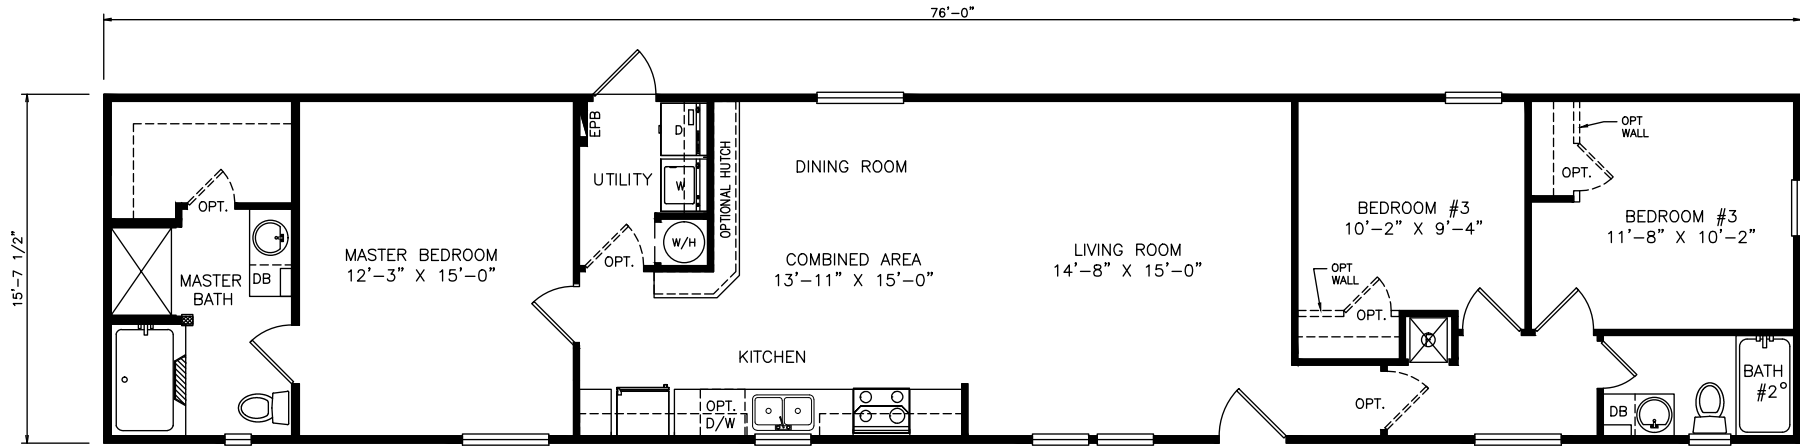

# Magrath

Heritage Series - Single Section

1,193 SQ. FT. (Approximate) 3 Bedrooms, 2 Baths

Last Updated: 6-21-21

**FACTORY EXPO OUTLET CENTER**

5757 S. Palo Verde Rd., #202  
Tucson, AZ 85706

**FactoryBuiltHomesDirect.com | 1-800-965-2781**