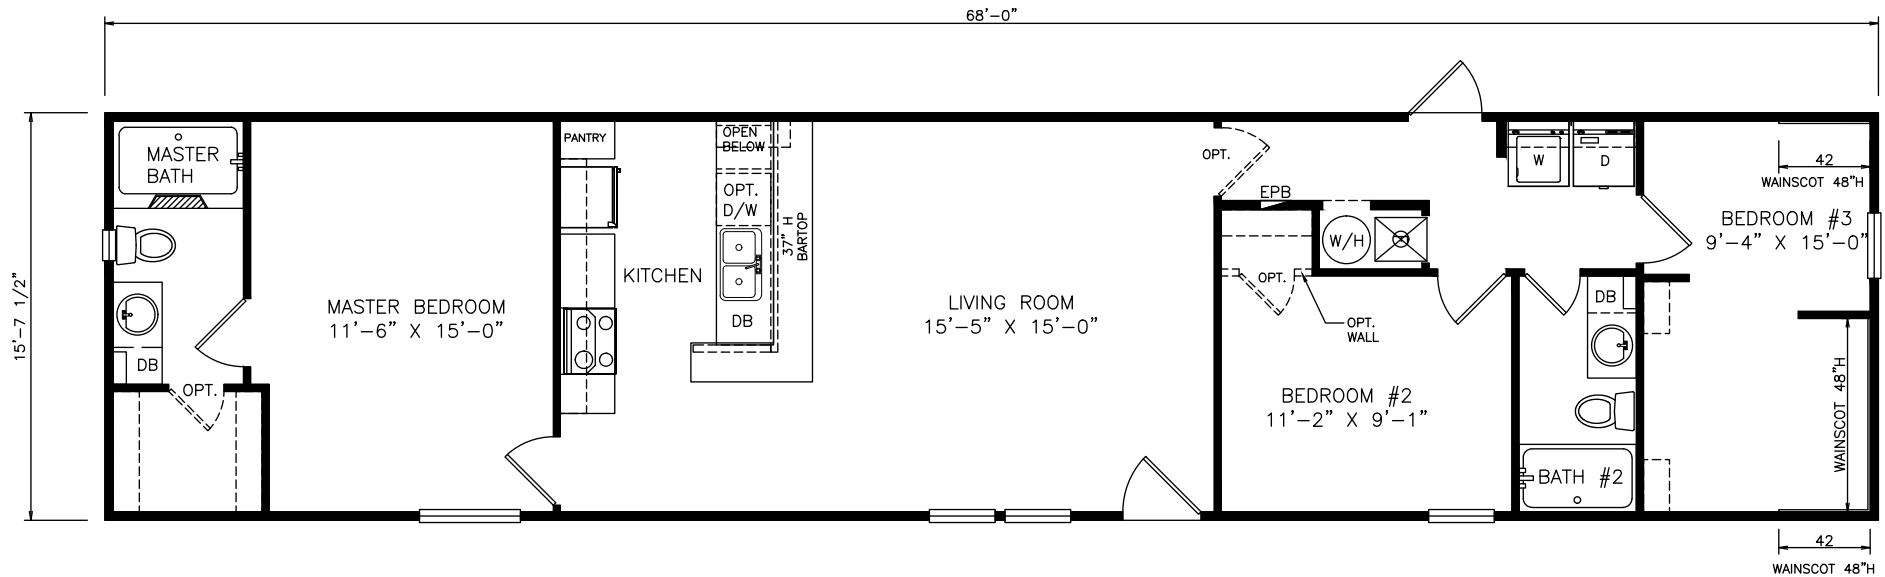

Mantonya

Classic Series - Single Section

1,068 SQ. FT. (Approximate) 3 Bedrooms, 2 Baths

Last Updated: 6-9-21

FACTORY EXPO OUTLET CENTER

5757 S. Palo Verde Rd., #202
Tucson, AZ 85706

FactoryBuiltHomesDirect.com | 1-800-965-2781