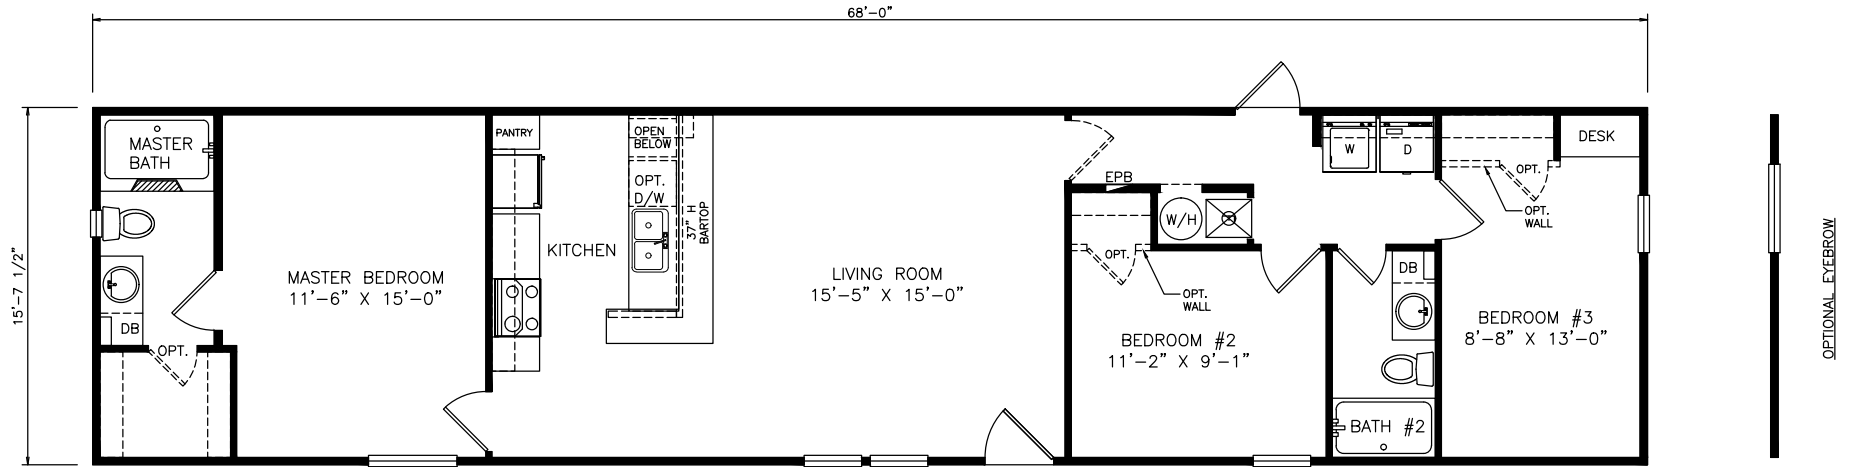

Maplesong

Classic Series - Single Section

1,068 SQ. FT. (Approximate) 3 Bedrooms, 2 Baths

Last Updated: 6-9-21

FACTORY EXPO OUTLET CENTER
 5757 S. Palo Verde Rd., #202
 Tucson, AZ 85706

FactoryBuiltHomesDirect.com | 1-800-965-2781